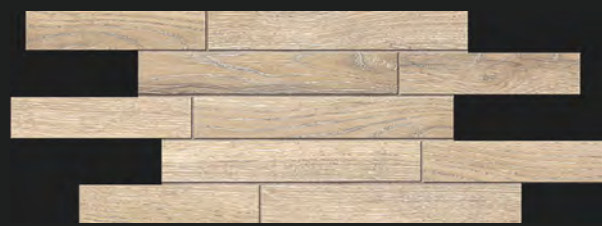

DÁINTREE

декоры decors

MURETTO-3D
28 × 78,5 см 11 × 31"