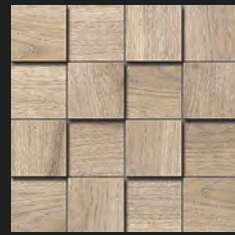

The ancient, wild and enchantingly beautiful forest of Tarkine is cut off from the rest of the surrounding natural environment and still retains its primordial beauty. Tarkine has absorbed centuries of wisdom, making it one of Australia's true national treasures. Inspired by the tropical Savage River National Park in Tarkine, Estima created a unique wood-looking porcelain tile that reminds the secular trees of this forest. The Tarkin collection is for people who are in love with nature and its elements and want to know how the eternity feels like.

15 × 90 см 6 × 36"		22,4 × 90 см 9 × 36"		19,4 × 120 см 7,8 × 48"	
цвет color	SKU	цвет color	SKU	цвет color	SKU
поверхность — неполированная surface — natural					
light grey	TA00/NS/15×90R/GW	light grey	TA00/NS/22,4×90R/GW	light grey	TA00/NS/19,4×120R/GW
light beige	TA01/NS/15×90R/GW	light beige	TA01/NS/22,4×90R/GW	light beige	TA01/NS/19,4×120R/GW
rusty-beige	TA02/NS/15×90R/GW	rusty-beige	TA02/NS/22,4×90R/GW	rusty-beige	TA02/NS/19,4×120R/GW
dark beige	TA03/NS/15×90R/GW	dark beige	TA03/NS/22,4×90R/GW	dark beige	TA03/NS/19,4×120R/GW
dark grey	TA04/NS/15×90R/GC	dark grey	TA04/NS/22,4×90R/GC	dark grey	TA04/NS/19,4×120R/GC

Показатели противоскольжения: непол. поверхность Slip Resistance: natural surface R9 | A | DCOF>0,42

V4

DÁINTREE

декоры decors

MURETTO-3D
28 × 78,5 см 11 × 31"

CHESS-3D
30 × 30 см 12 × 12"

HEXAGON
25 × 28,5 см 9,8 × 11,2"