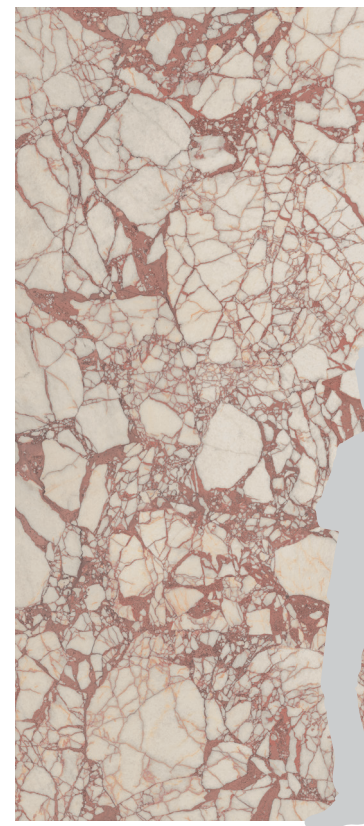

VARIACIÓN DE DISEÑO . GRAPHIC FACES

RU4 GRANVIOLA 3D HONED RECT 120X280/48"X110" V44/M