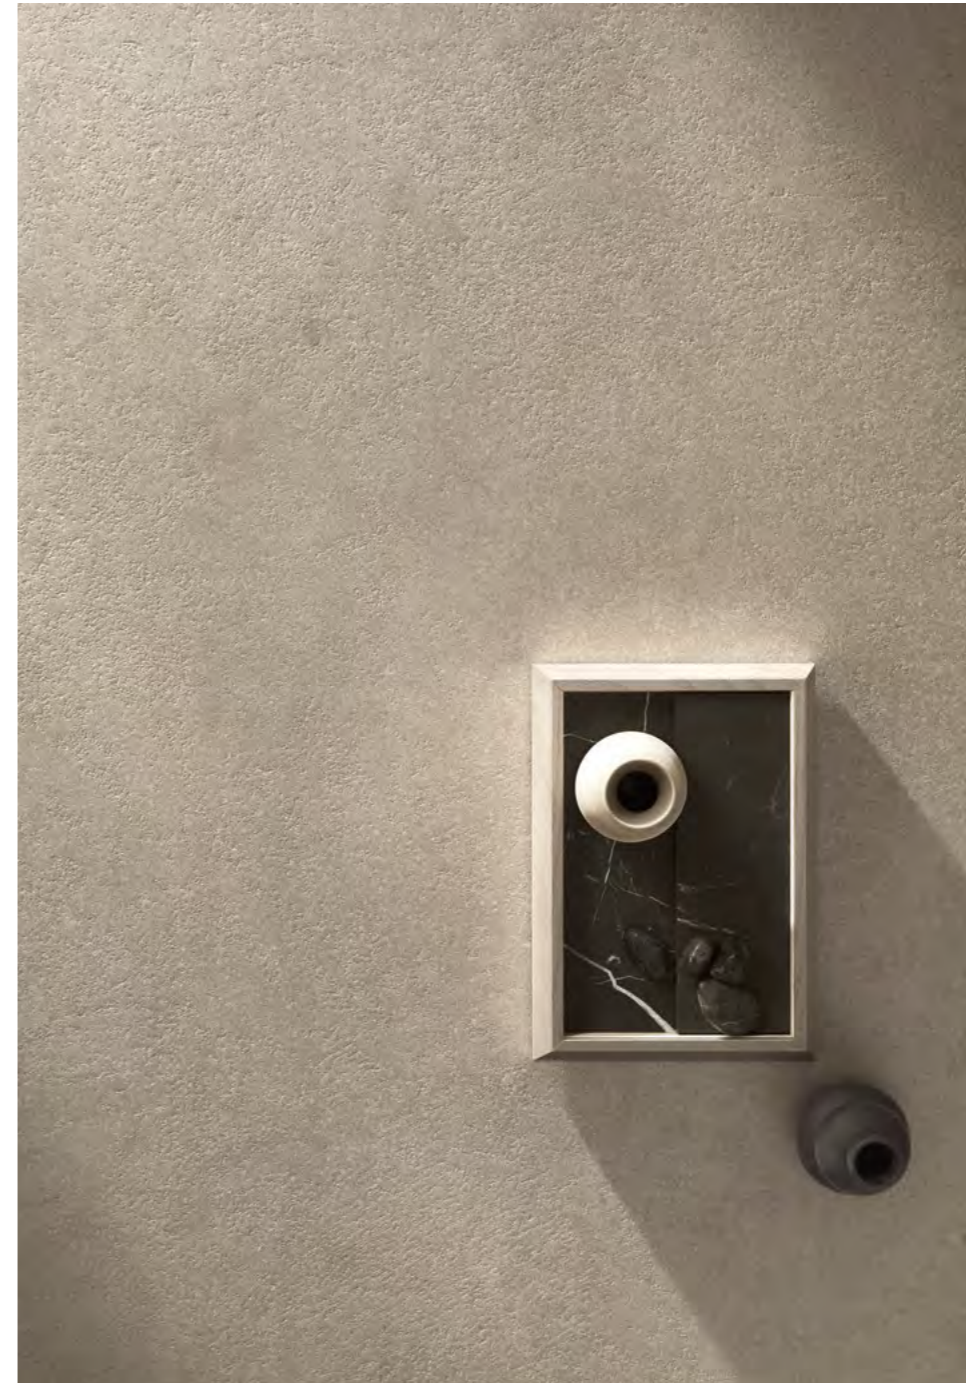

FLOOR
Boost Vision
Ash
Matte
120x278 cm | 47¹/₄"x109¹/₂"

WALL
Boost Vision
3D Qube Camel
Matte
50x120 cm | 19⁵/₈"x47¹/₄"

SIDE TABLE | TRATTO - GIOTTO
Atlas Concorde Habitat
Boost Icor Bone - Dune
Hammered
Ø 65 cm | 25⁵/₈"

INDEX

INSPIRATION

EXPLORING
THE CITY

IMAGE GALLERY

HOTEL LOBBY&BAR
Camel | Glow | Brass

HOTEL SUITE
Glow | Camel

URBAN LIBRARY
Ash | Glow

YOGA STUDIO
Ash | Corten

PENTHOUSE
Haze | Steel

HOME BATHROOM
Haze | Steel

VILLA IN&OUT
Grey | Corten

SURFACE
RANGE &
TECHNICAL
SPECS

ENJOY
THE VIDEO