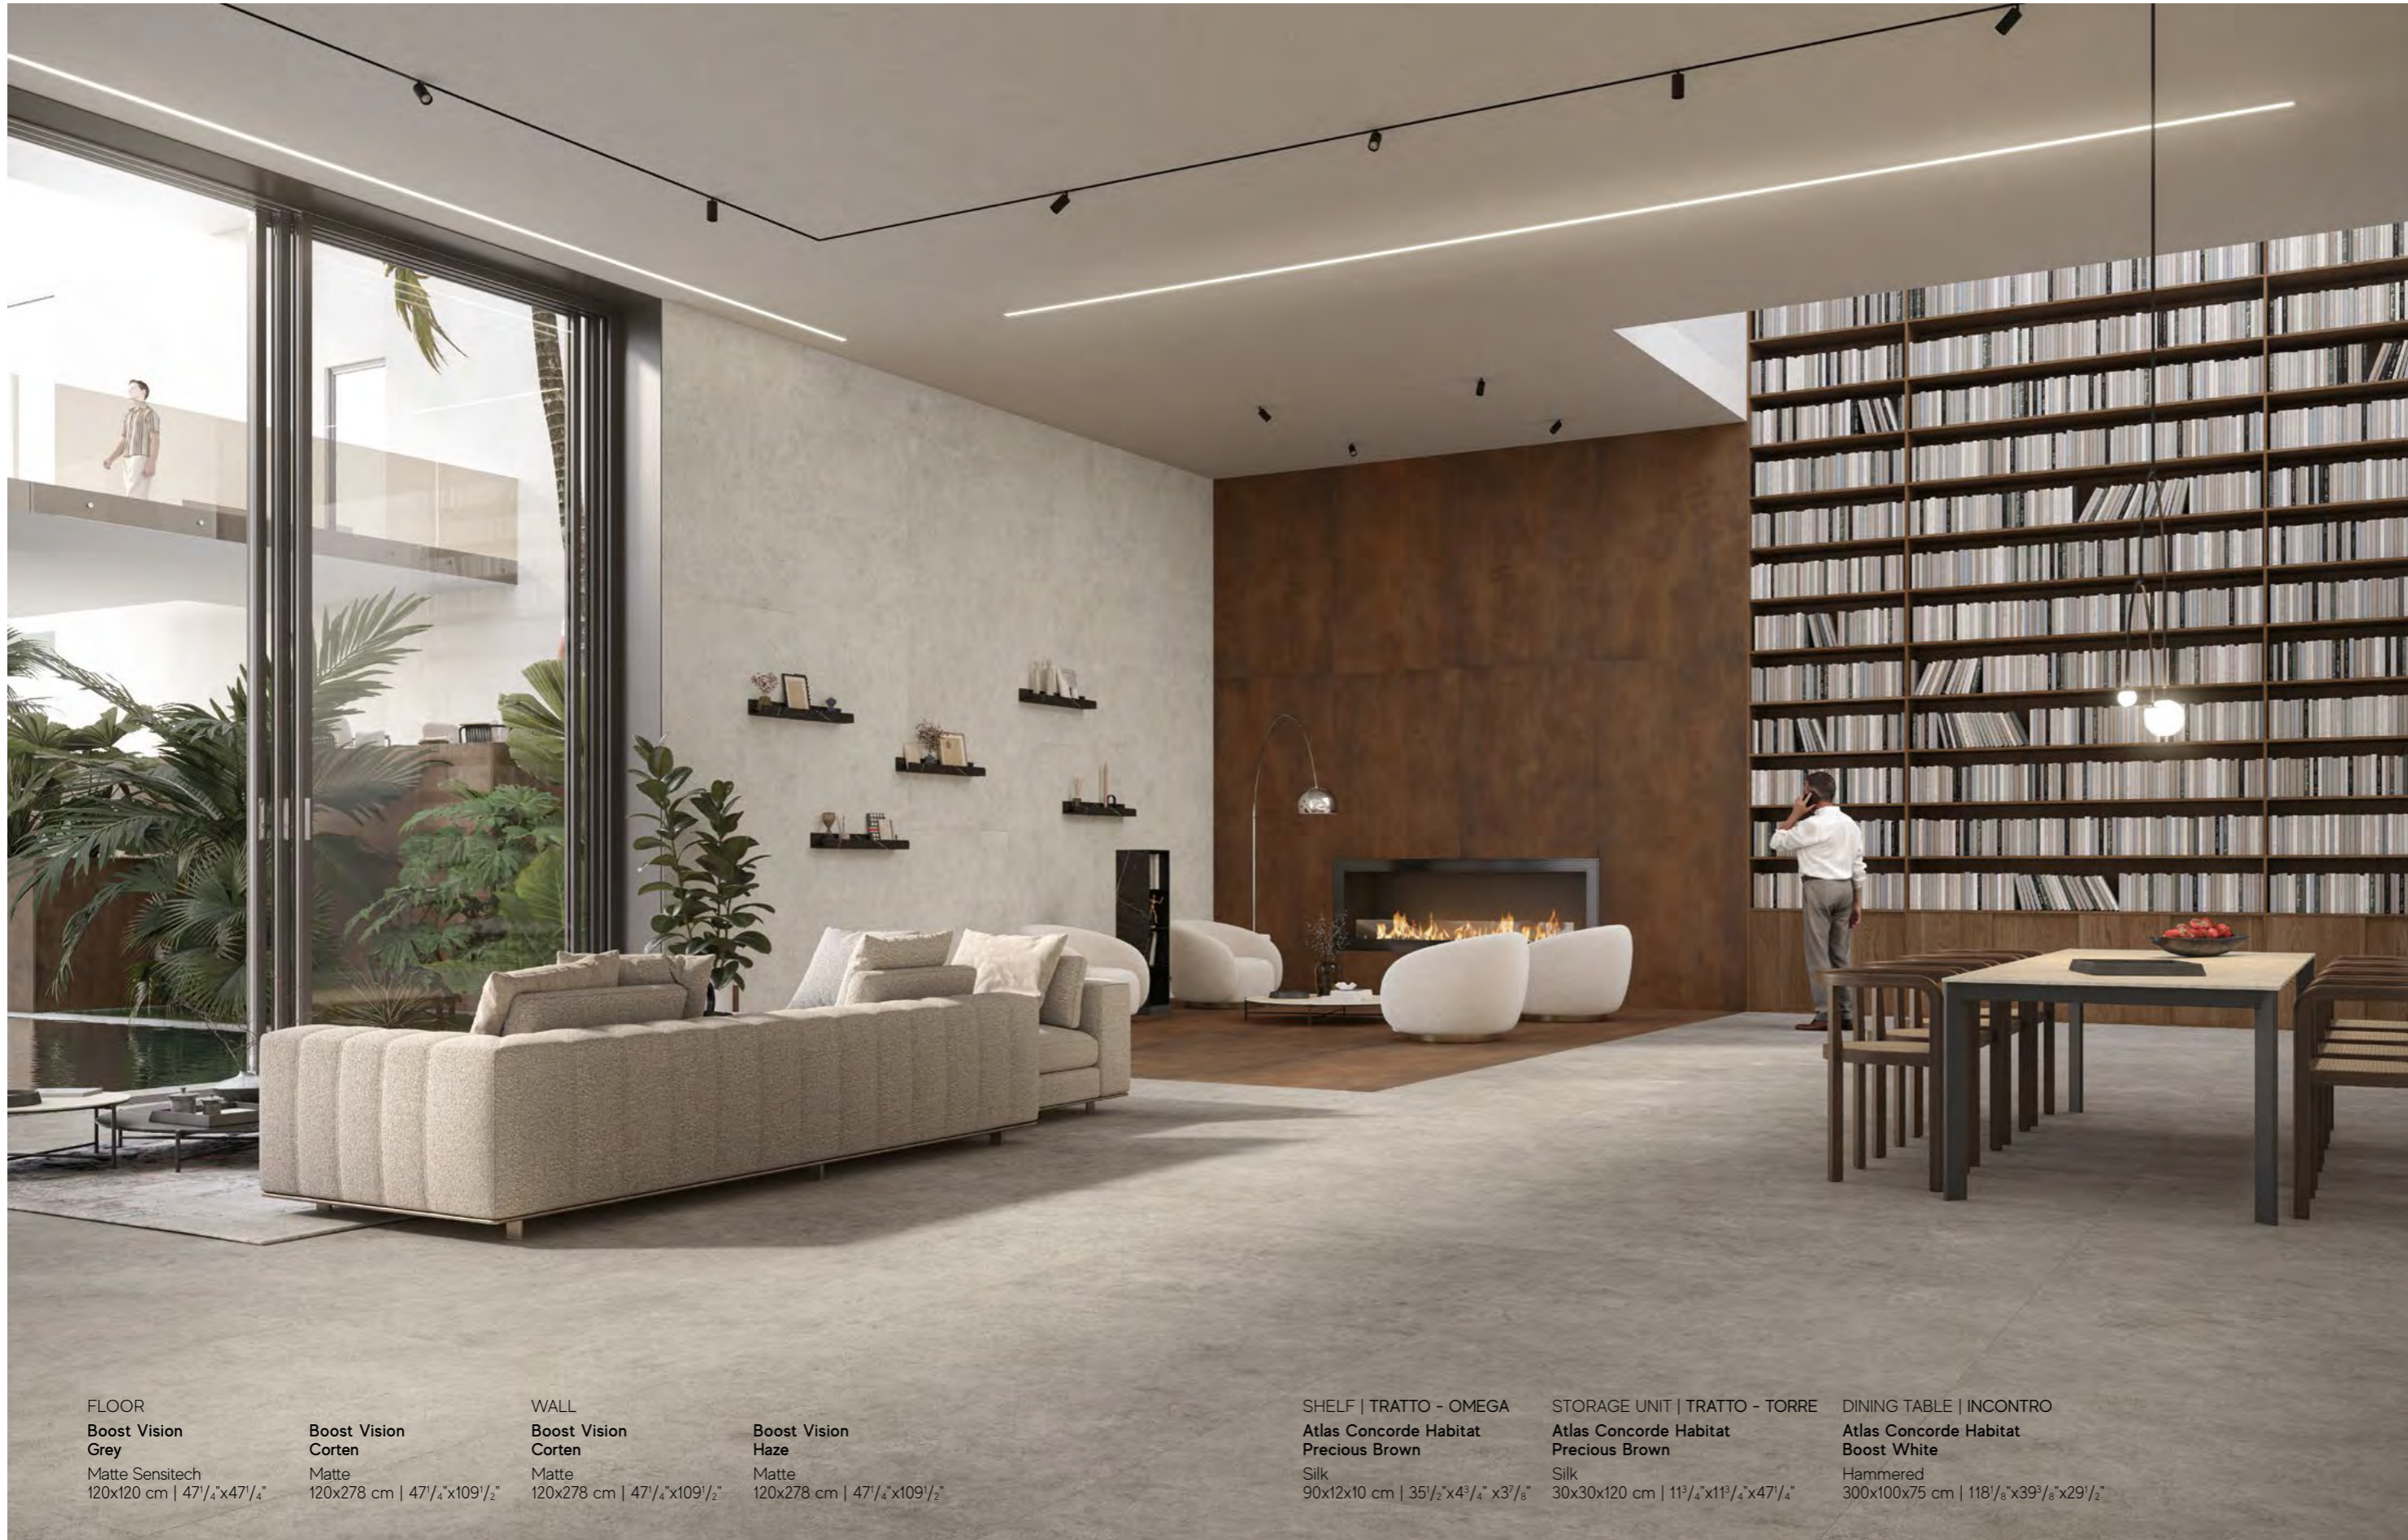

OUTDOOR FLOOR
Boost Vision
Grey
Outdoor Sensitech $\pm$ 20 mm
120x120 cm | 47¹/₄"x47¹/₄"

FACADE
Boost Vision
Grey
Matte
120x278 cm | 47¹/₄"x109¹/₂"

Boost Vision
Corten
Matte
120x278 cm | 47¹/₄"x109¹/₂"

SIDE TABLE | TRATTO - GIOTTO
Atlas Concorde Habitat
Boost Icor Bone - Dune
Hammered
 $\varnothing$ 45 cm | 17³/₄" - $\varnothing$ 65 cm | 25⁵/₈"

FLOOR
Boost Vision
Grey
Matte Sensitech
120x120 cm | 47¹/₄"x47¹/₄"

Boost Vision
Corten
Matte
120x278 cm | 47¹/₄"x109¹/₂"

WALL
Boost Vision
Corten
Matte
120x278 cm | 47¹/₄"x109¹/₂"

Boost Vision
Haze
Matte
120x278 cm | 47¹/₄"x109¹/₂"

SHELF | TRATTO - OMEGA
Atlas Concorde Habitat
Precious Brown
Silk
90x12x10 cm | 35¹/₂"x4³/₄" x3⁷/₈"

STORAGE UNIT | TRATTO - TORRE
Atlas Concorde Habitat
Precious Brown
Silk
30x30x120 cm | 11³/₄"x11³/₄"x47¹/₄"

DINING TABLE | INCONTRO
Atlas Concorde Habitat
Boost White
Hammered
300x100x75 cm | 118¹/₈"x39³/₈"x29¹/₂"

INDEX

INSPIRATION

EXPLORING
THE CITY

IMAGE GALLERY

HOTEL LOBBY&BAR
Camel | Glow | Brass

HOTEL SUITE
Glow | Camel

URBAN LIBRARY
Ash | Glow

YOGA STUDIO
Ash | Corten

PENTHOUSE
Haze | Steel

HOME BATHROOM
Haze | Steel

VILLA IN&OUT
Grey | Corten

SURFACE
RANGE &
TECHNICAL
SPECS

ENJOY
THE VIDEO