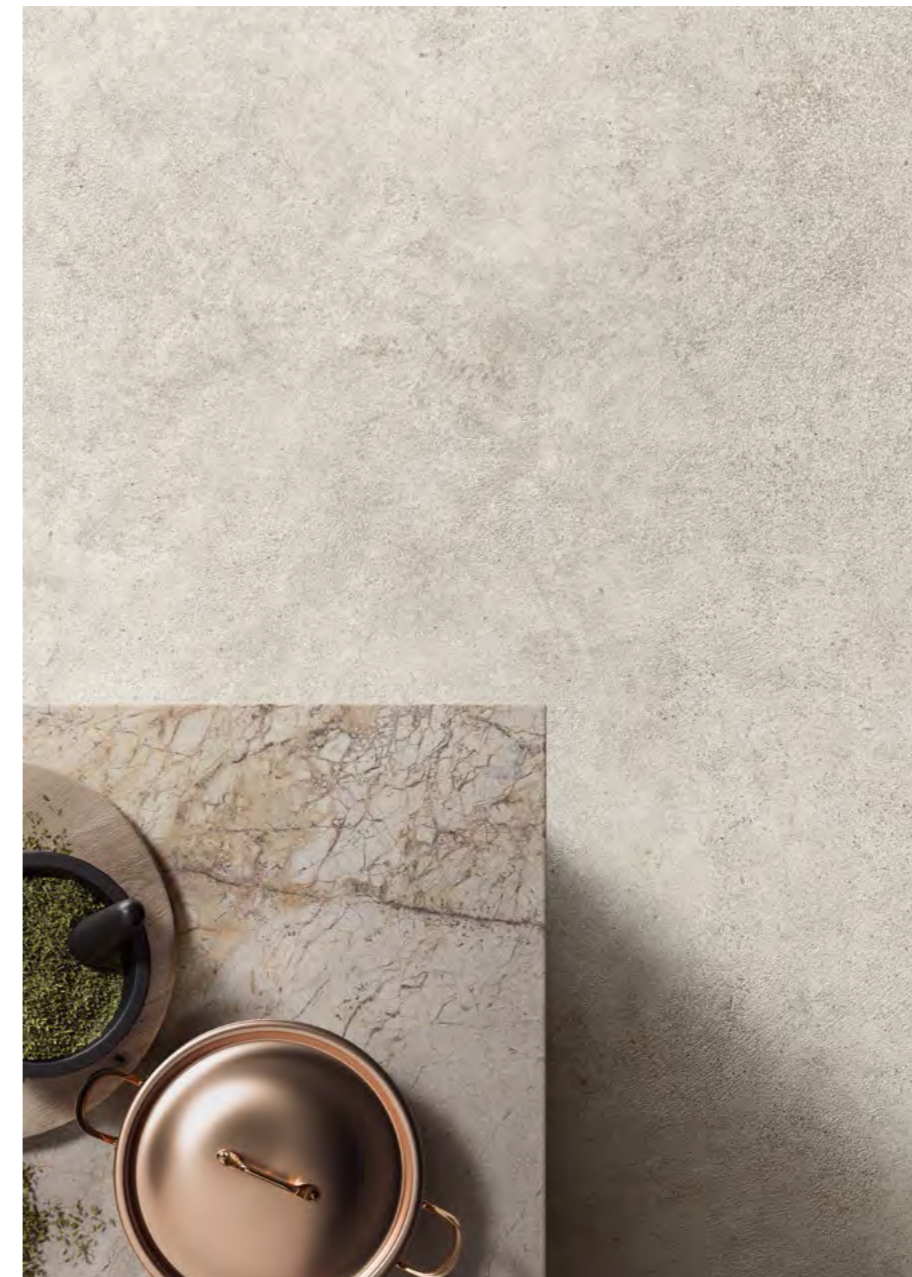

WALL
**Boost Vision
 Steel**
 Matte
 120x278 cm | 47¹/₄"x109¹/₂"

COUNTERTOP
**Atlas Plan
 Silver Root**
 Silk
 162x324 cm | 63⁵/₈"x127"

INDEX

INSPIRATION

EXPLORING
THE CITY

IMAGE GALLERY

HOTEL LOBBY&BAR
Camel | Glow | Brass