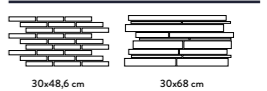

GREY 30x60 12x24" | 30x60 12x24" R sl G v<sup>2</sup> | R M v<sup>2</sup>

60x120 24x48" SMOKE tp R sl G v<sup>2</sup> | tp R M v<sup>2</sup>

30x120 12x48" SMOKE STEP tp R sl G v<sup>2</sup> | tp R M v<sup>2</sup>

SMOKE 30x60 12x24" | 30x60 12x24" R sl G v<sup>2</sup> | R M v<sup>2</sup>

SMOKE 60x60 24x24" | 61x61 24x24" R sl MG v<sup>2</sup> | M v<sup>2</sup>

MOSAICS

\*This series is produced both of matt and semi lappato in 60x120-30x120 and 60x60 sizes.

MOSAICS

\*This series is produced both of matt and semi lappato in 60x120-30x120 and 60x60 sizes.