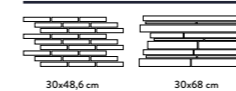

60x120 24x48" ANTHRACITE

tp R sl G v² | tp R M v²

30x120 12x48" ANTHRACITE STEP

tp R sl G v² | tp R M v²

ANTHRACITE

30x60 12x24" | 30x60 12x24"  
 ▼ R sl G v² | ▼ R M v²

ANTHRACITE

60x60 24x24" | 61x61 24x24"  
 ▼ R sl G v² | ▼ M v²

MOSAICS

30x48,6 cm

30x68 cm

\*This series is produced both of matt and semi lappato in 60x120-30x120 and 60x60 sizes.

60x120 24x48" BONE

tp R sl G v<sup>2</sup> | tp R M v<sup>2</sup>

30x120 12x48" BONE STEP