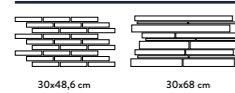

60x120 24x48" GREY tp R sl G v<sup>2</sup> | tp R M v<sup>2</sup>

30x120 12x48" GREY STEP tp R sl G v<sup>2</sup> | tp R M v<sup>2</sup>

GREY 60x60 24x24" | 61x61 24x24" R sl MG v<sup>2</sup> | M v<sup>2</sup>

GREY 30x60 12x24" | 30x60 12x24" R sl G v<sup>2</sup> | R M v<sup>2</sup>

60x120 24x48" SMOKE tp R sl G v<sup>2</sup> | tp R M v<sup>2</sup>

30x120 12x48" SMOKE STEP tp R sl G v<sup>2</sup> | tp R M v<sup>2</sup>

SMOKE 30x60 12x24" | 30x60 12x24" R sl G v<sup>2</sup> | R M v<sup>2</sup>

SMOKE 60x60 24x24" | 61x61 24x24" R sl MG v<sup>2</sup> | M v<sup>2</sup>

MOSAICS

\*This series is produced both of matt and semi lappato in 60x120-30x120 and 60x60 sizes.