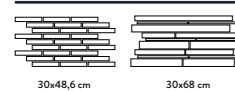

MOSAICS

30x48,6 cm

30x68 cm

\*This series is produced both of matt and semi lappato in 60x120-30x120 and 60x60 sizes.

60x120 24x48" BONE

tp R sl G v<sup>2</sup> | tp R M v<sup>2</sup>

30x120 12x48" BONE STEP

tp R sl G v<sup>2</sup> | tp R M v<sup>2</sup>

BONE

60x60 24x24" | 61x61 24x48"  
 ▼ R sl G v<sup>2</sup> | ▼ M v<sup>2</sup>

BONE

30x60 12x24" | 30x60 12x24"  
 ▼ R sl G v<sup>2</sup> | ▼ R M v<sup>2</sup>

60x120 24x48" LATTE

tp R sl G v<sup>2</sup> | tp R M v<sup>2</sup>

30x120 12x48" LATTE STEP

tp R sl G v<sup>2</sup> | tp R M v<sup>2</sup>

LATTE

30x60 12x24" | 30x60 12x24"  
 ▼ R sl G v<sup>2</sup> | ▼ R M v<sup>2</sup>

LATTE

60x60 24x24" | 61x61 24x48"  
 ▼ R sl M G v<sup>2</sup> | ▼ M v<sup>2</sup>

MOSAICS

\*This series is produced both of matt and semi lappato in 60x120-30x120 and 60x60 sizes.

MOSAICS

\*This series is produced both of matt and semi lappato in 60x120-30x120 and 60x60 sizes.