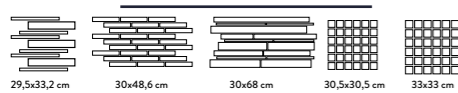

tp R MV²

tp R MV²

tp R sl G V² | tp R M V²

tp R sl G V² | tp R M V²

tp R M V²

tp R M V²

MOSAICS