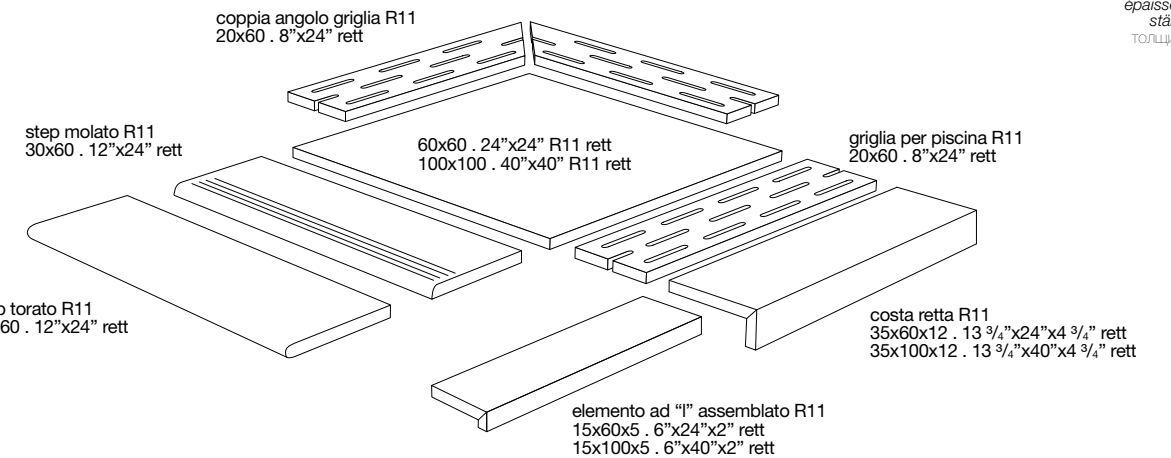

TEMPER

Decori . Decors . Décors . Dekore . Декоры

10 mm - 3/8"
spessore
thickness
épaisseur
stärke
ТОЛЩИНА

Pezzi Speciali . Trims . Pièces Spéciales . Formstücke . Специальные изделия

8,5 mm - 5/16"
spessore
thickness
épaisseur
stärke
ТОЛЩИНА

10 mm - 3/8"
spessore
thickness
épaisseur
stärke
ТОЛЩИНА

19 mm - 13/16"
spessore
thickness
épaisseur
stärke
ТОЛЩИНА

Serie completa . Complete range . Série complete . Ganze Serie . Полная серия

Serie completa . Complete range . Série complete . Ganze Serie . Полная серия

imballaggi
Packing
Emballage
Verpackung
Упаковка

	PCS/BOX	SQM/BOX	KGS/BOX	BOXES/PALLET	SQM/PALLET	KGS/PALLET
120x120 . 48"x48" RETT	1	1,44	32,00	40	57,60	1.296
60x120 . 24"x48" RETT	2	1,44	32,00	30	43,20	976
60x60 . 24"x24" RETT	3	1,08	24,00	40	43,20	976
100x100 . 40"x40" RETT/RETT GRIP	1	1,00	20,65	42	42,00	883
50x100 . 20"x40" RETT/RETT GRIP	2	1,00	20,65	42	42,00	883
60x60 . 24"x24" 19mm	2	0,72	32,00	32	23,04	1.040
100x100 . 40"x40" 19mm	1	1,00	44,70	21	21,00	955