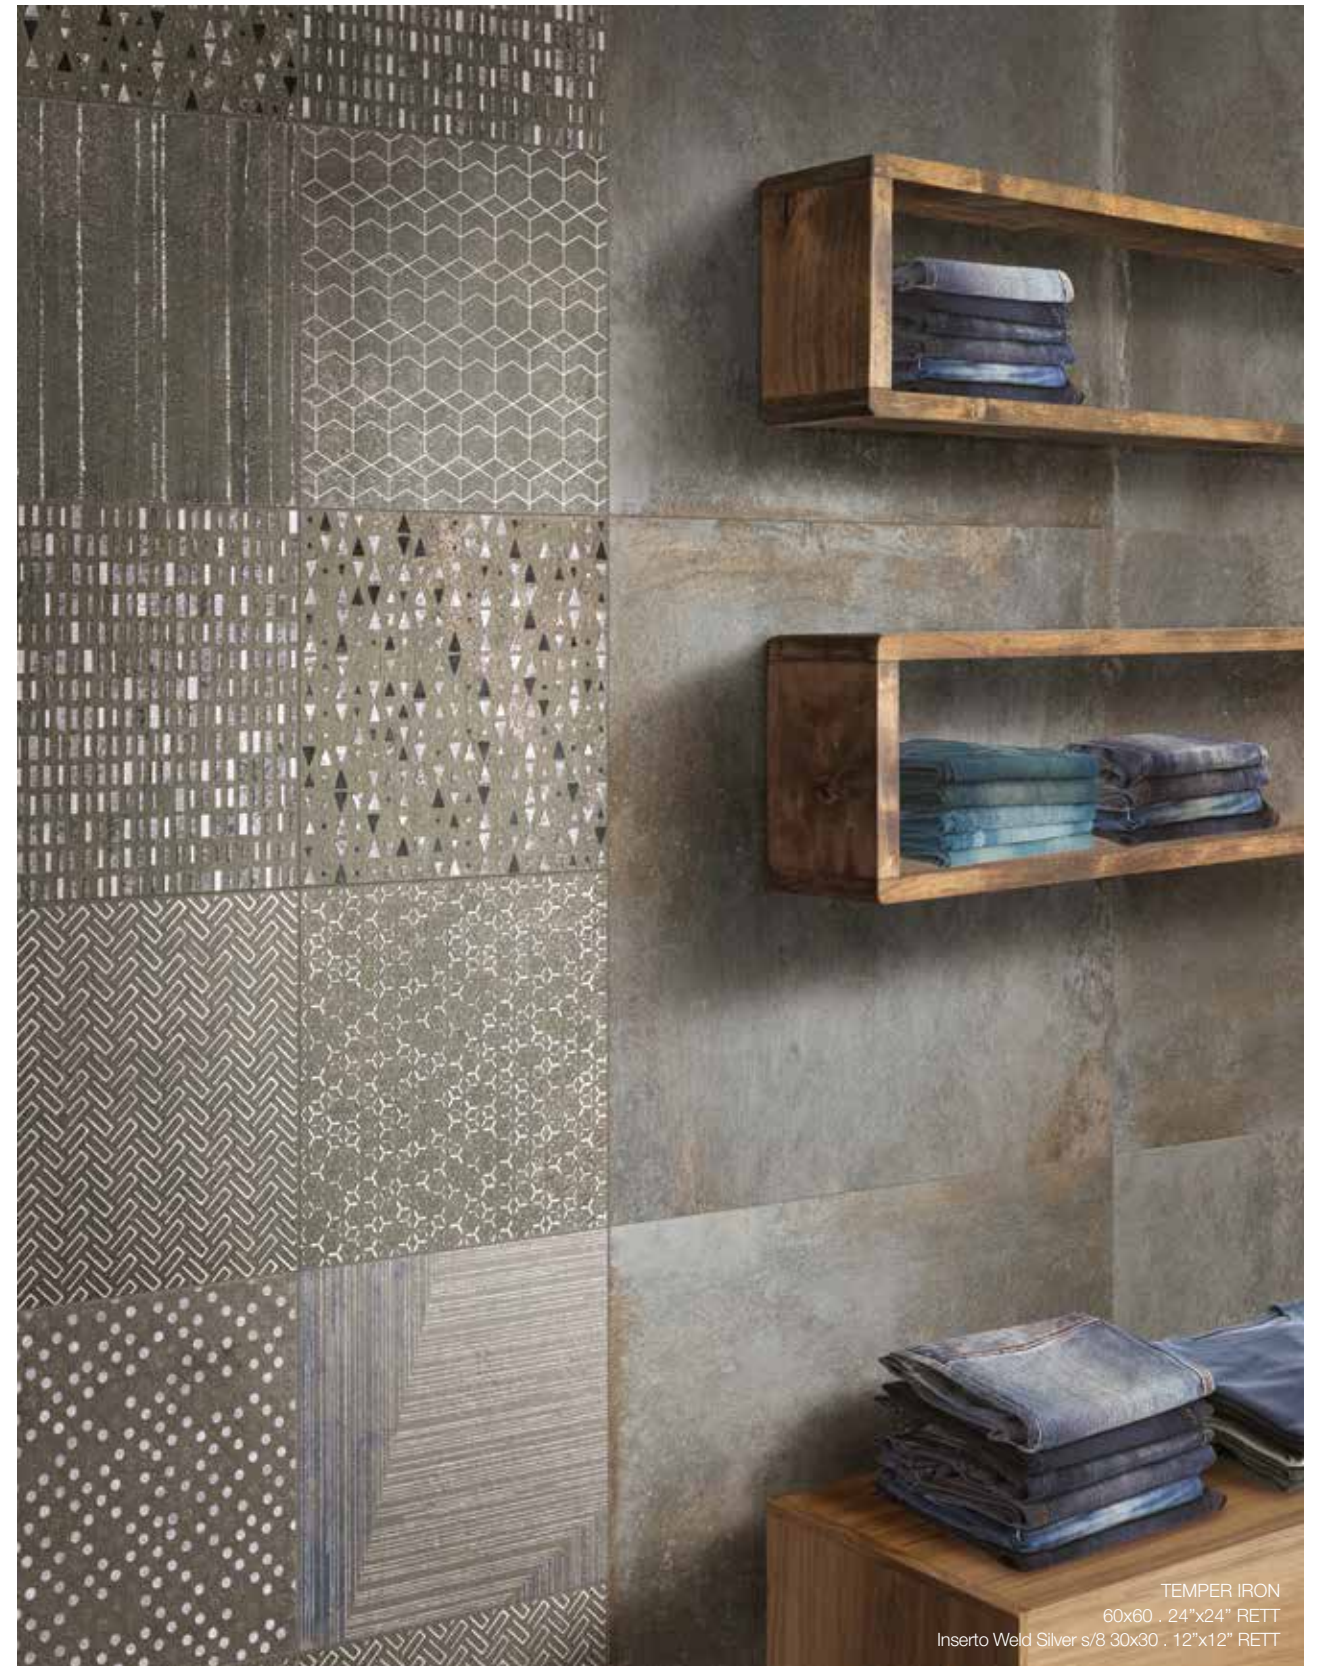

TEMPER IRON
60x60 . 24"x24" RETT
Inserto Weld Silver s/8 30x30 . 12"x12" RETT