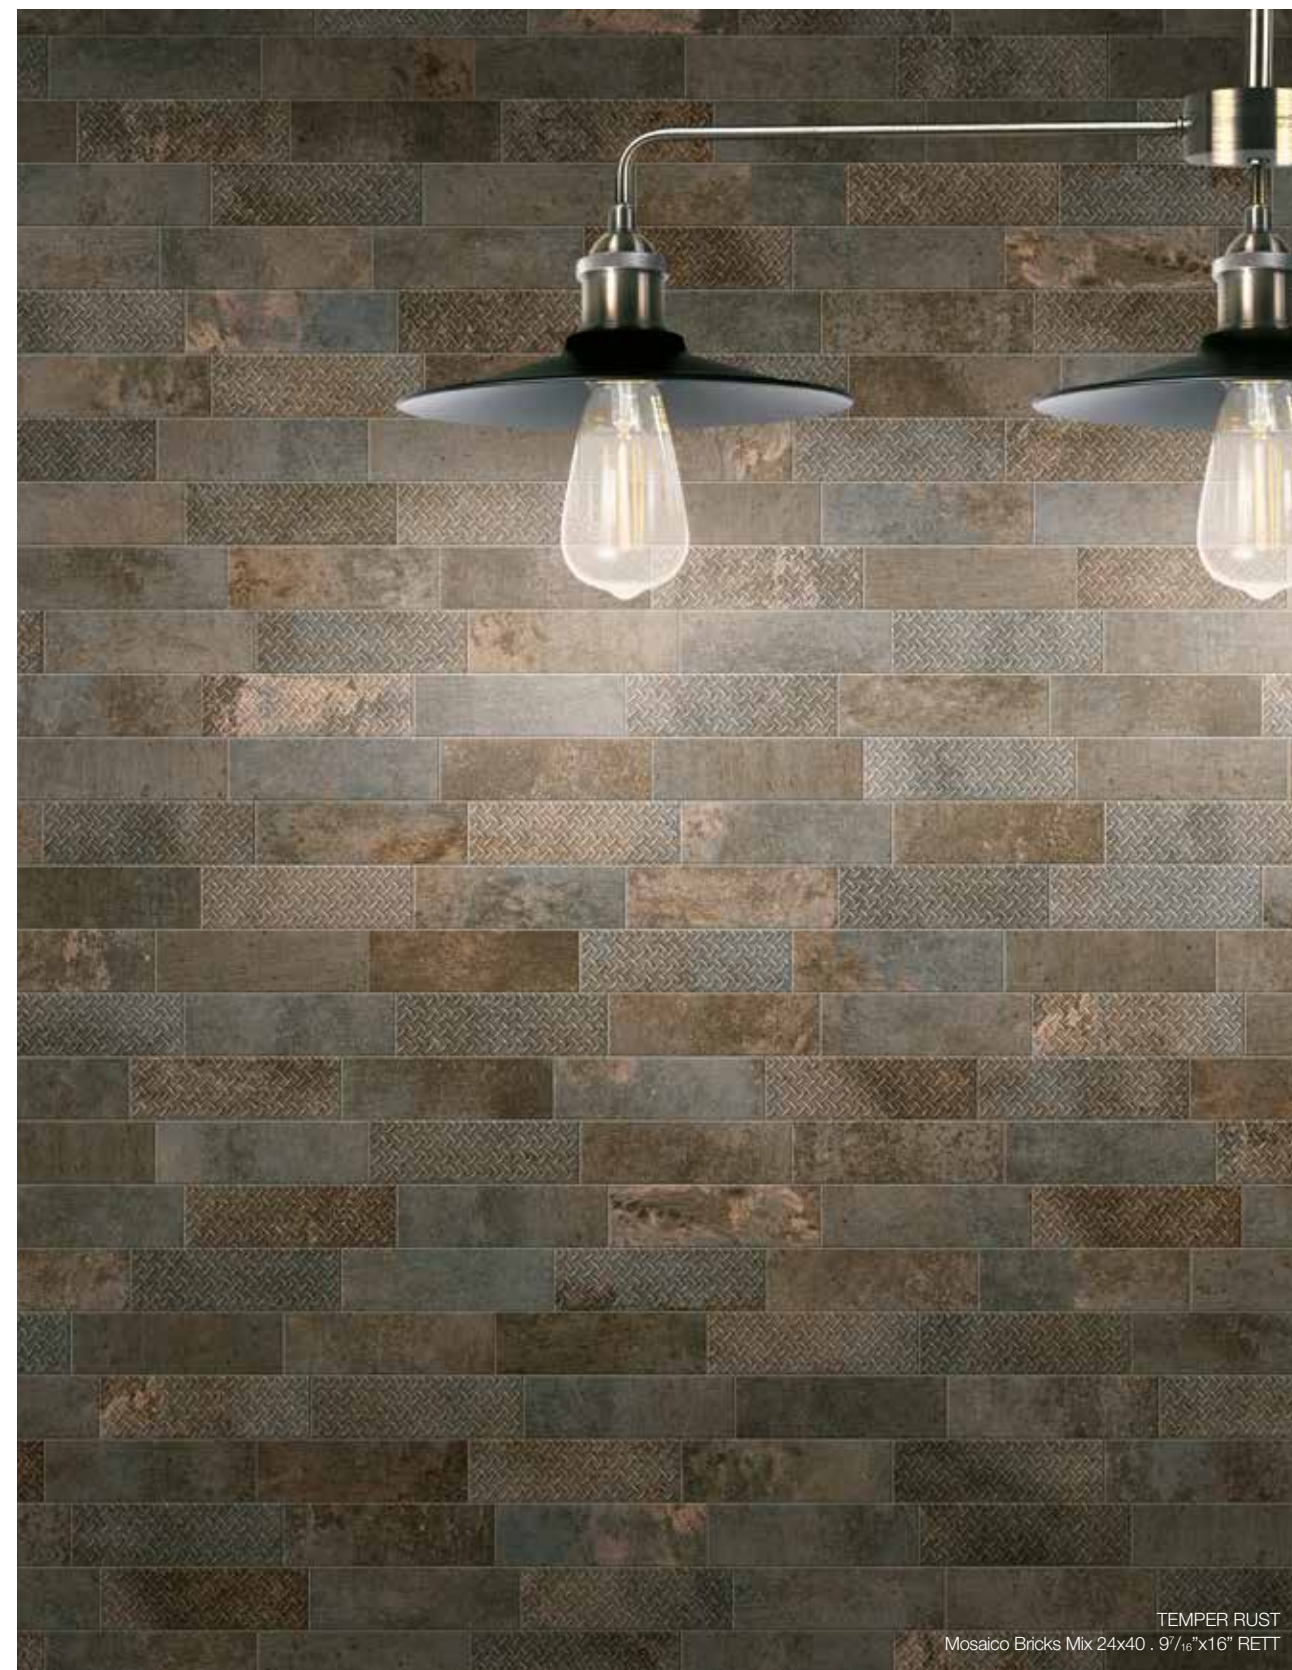

TEMPER COAL  
60x60 . 24"x24" RETT  
Inserto Temper COAL s/2 30x30 . 12"x12" RETT

TEMPER GOLDEN  
100x100 . 40"x40" RETT

TEMPER GOLDEN  
60x120 . 24"x48" RETT  
Inserto Bronze Mix 20x120 . 8"x48" RETT

TEMPER RUST  
100x100 . 40"x40" RETT  
Insero Grip 100x100 . 40"x40" RETT