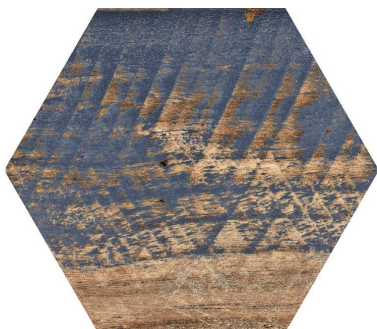

Decorated field tile

Gauguin hex 25
M015

Packing

Size	Sales Units	Billing Units	Pieces Box	m2 Box	Kg Box	Boxes Pallet	m2 Pallet	Kg Pallet
25x22	m2		25	1.04	24	48	49.92	1165