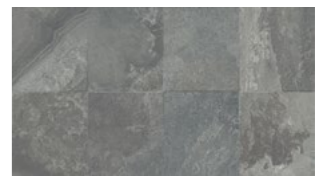

13 designs

D. REEF NEGRO 33,3x60 13"x24"
NATURAL G537 M²