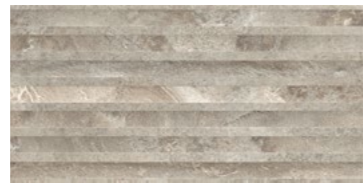

D. DERBY BLANCO 35x70 14"x28"
NATURAL G543 M²

14 designs

PRELUDE BLANCO 60x60 24"x24"
NATURAL G523 R10/C1 PEI IV

11 designs

PRELUDE GRIS 35x70 14"x28"
NATURAL G539 R10/C1 PEI IV
ANTI-SLIP G543 R12/C3

11 designs