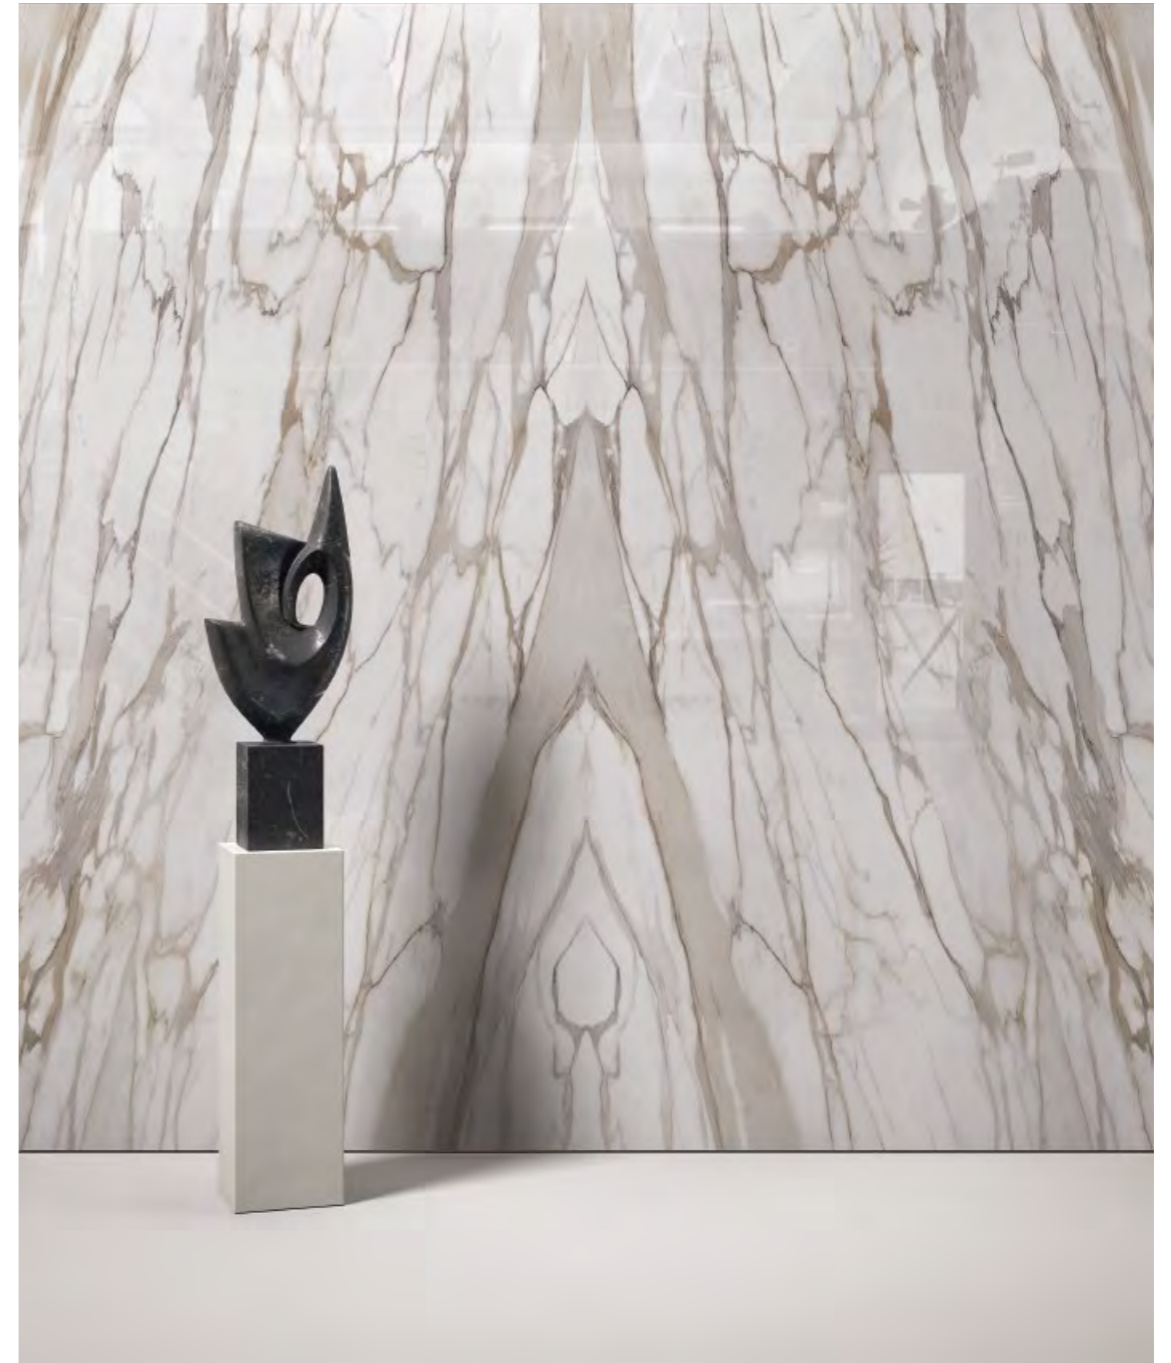

# CALACATTA GOLD

Bookmatch - Calacatta Gold Full Lappato 162x324 12mm

MARMI