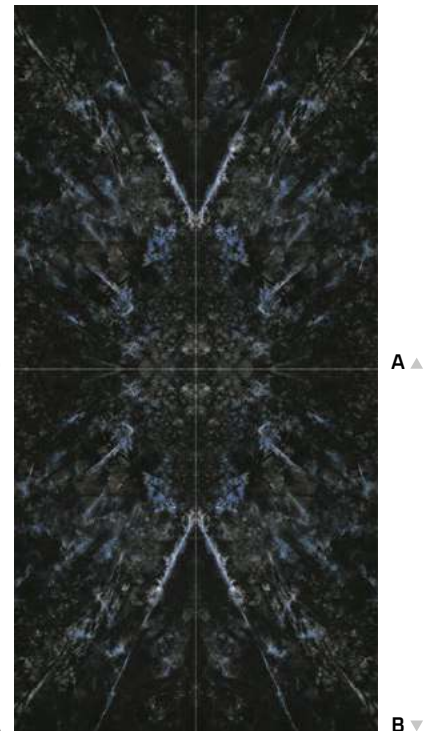

Chile Black Bookmatch
Composition 1

Chile Black Bookmatch
Composition 2

Decorado Chile Black B
60 cm x 120 cm · 24" x 48"
supershine N13C4

Chile Black Bookmatch
Composition 3

Chile Black Bookmatch
Composition 4