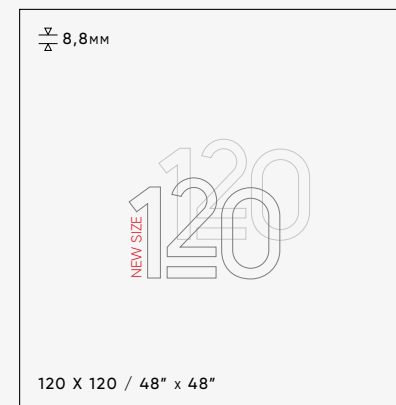

NEBULA COBALT

Nebula

NEBULA is a metallic slate. The 3DSoft finish has been enriched with micas to give the design a metallic appearance without diminishing the natural appearance of the slate. The rusty wefts contrast with the bluish grey background creating a very natural movement. Nebula comes in our Premium formats (120 x 120 and 60 x 120) and two colours (Silver and Dark).

NEBULA COBALT

NEBULA SILVER
120 X 120 / 48" X 48" REC. 3DSOFT **N14B2**

NEBULA COBALT
120 X 120 / 48" X 48" REC. 3DSOFT **N14B2**

NEBULA SILVER
60 X 120 / 24" X 48" REC. 3DSOFT **N13B2**

NEBULA COBALT
60 X 120 / 24" X 48" REC. 3DSOFT **N13B2**

SIZES — FORMATOS

60 X 120 / 24" X 48" **20 PIECES / 20 PIEZAS**
120 X 120 / 48" X 48" **6 PIECES / 6 PIEZAS**

TECHNICAL FEATURES — CARACTERÍSTICAS TÉCNICAS

- PR PORCELAIN TILES / PORCELÁNICO
- FLOOR TILES / PAVIMENTO
- WALL TILES / REVESTIMIENTO
- RECTIFIED / RECTIFICADO
- 3D SOFT
- DESTONIFIED V2 / DESTONIFICADO V2
- GRAPHIC VARIATION / VARIACIÓN GRÁFICA