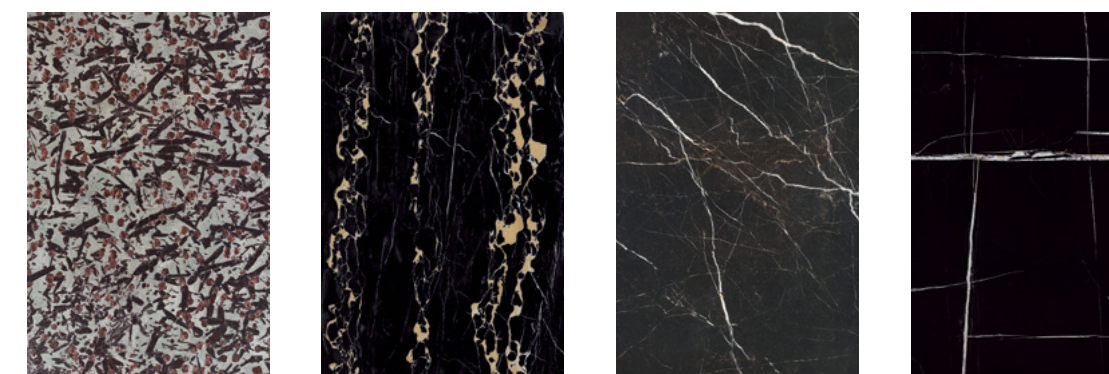

BLACK

ROSE NOTTE
Number: D'7871B
Size:69

ITALIAN PORTORO
Number: D'6835BM
Size:69

NERO MARQUINA
Number: D'6640B/BS/N
Size:60/69/126

LAURENT BLACK
Number: D'6834BM
Size:69/9/18