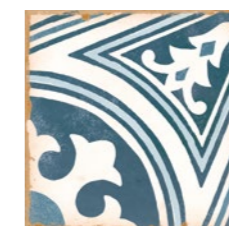

Casablanca

technical characteristics

packing

colors & design

ANFA

index