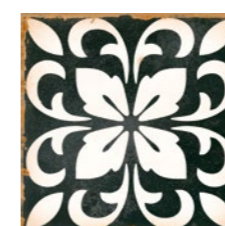

Casablanca

technical characteristics

packing

colors & design

RIALTO

index