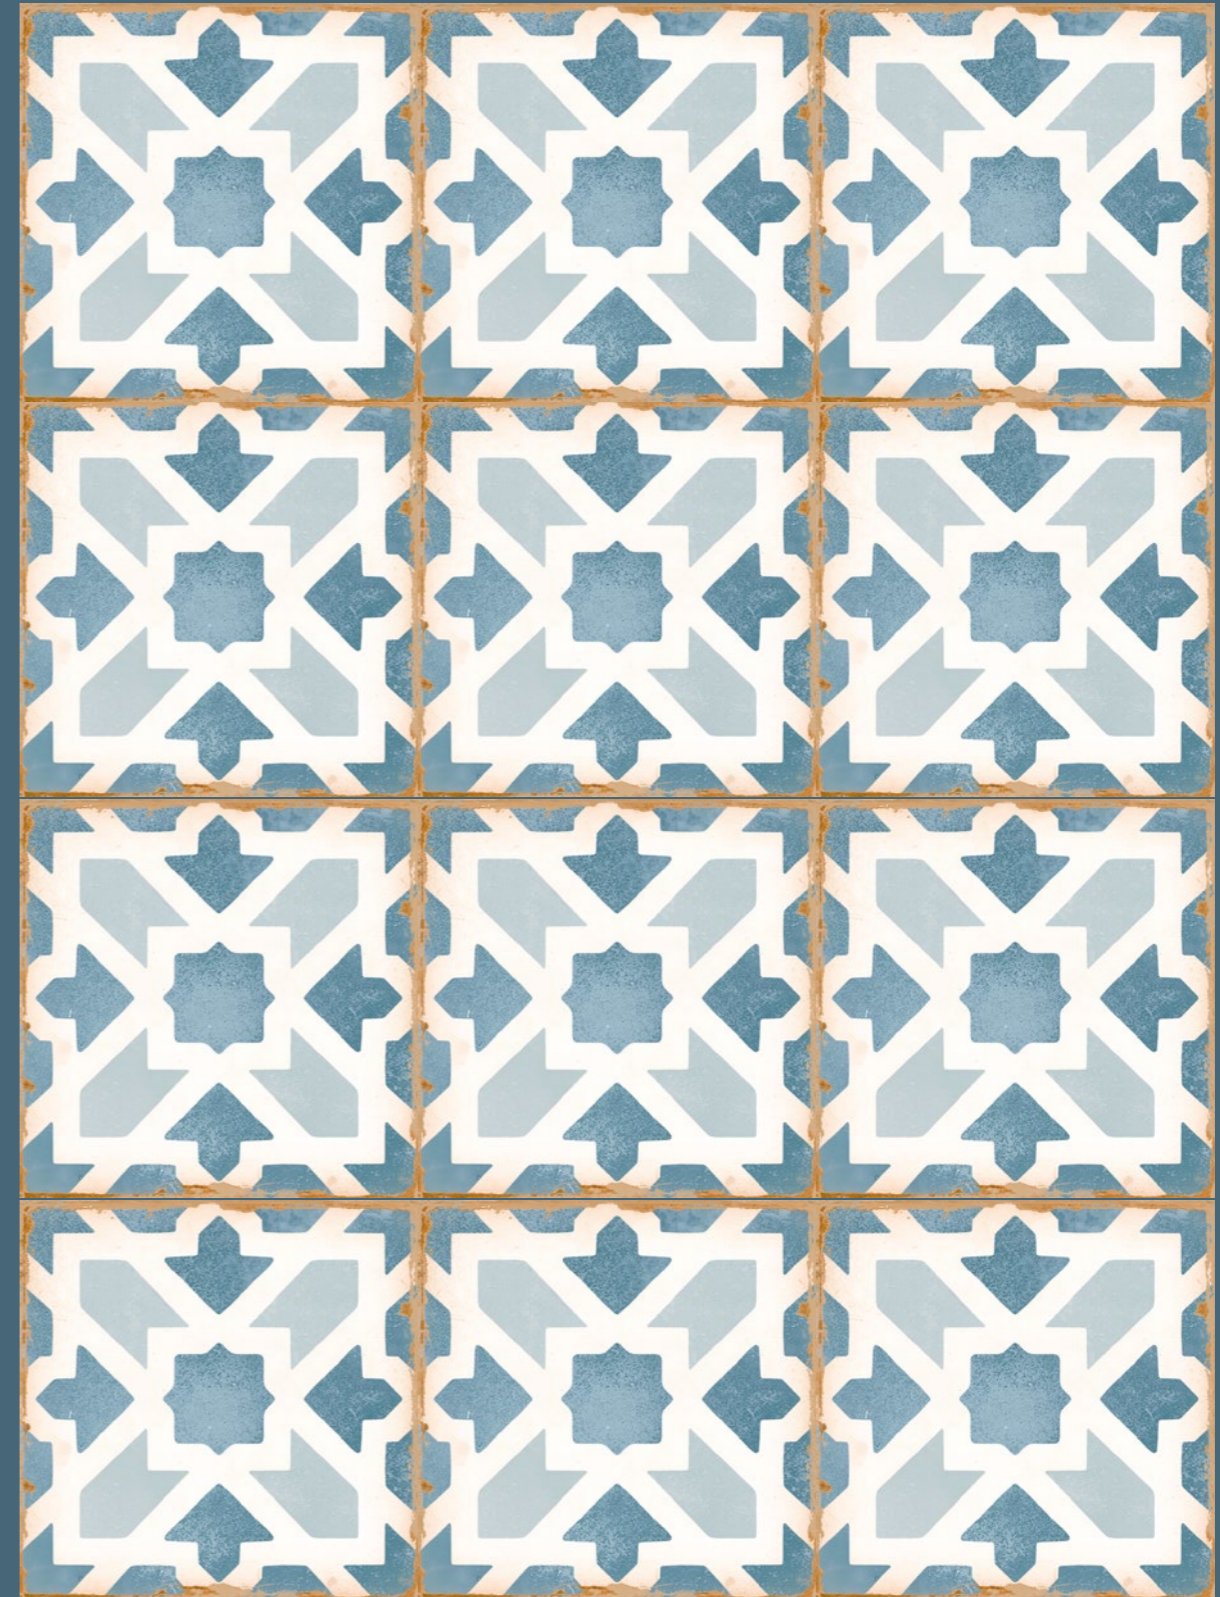

CASABLANCA GAZA

single fired floor tile — 12,5x12,5