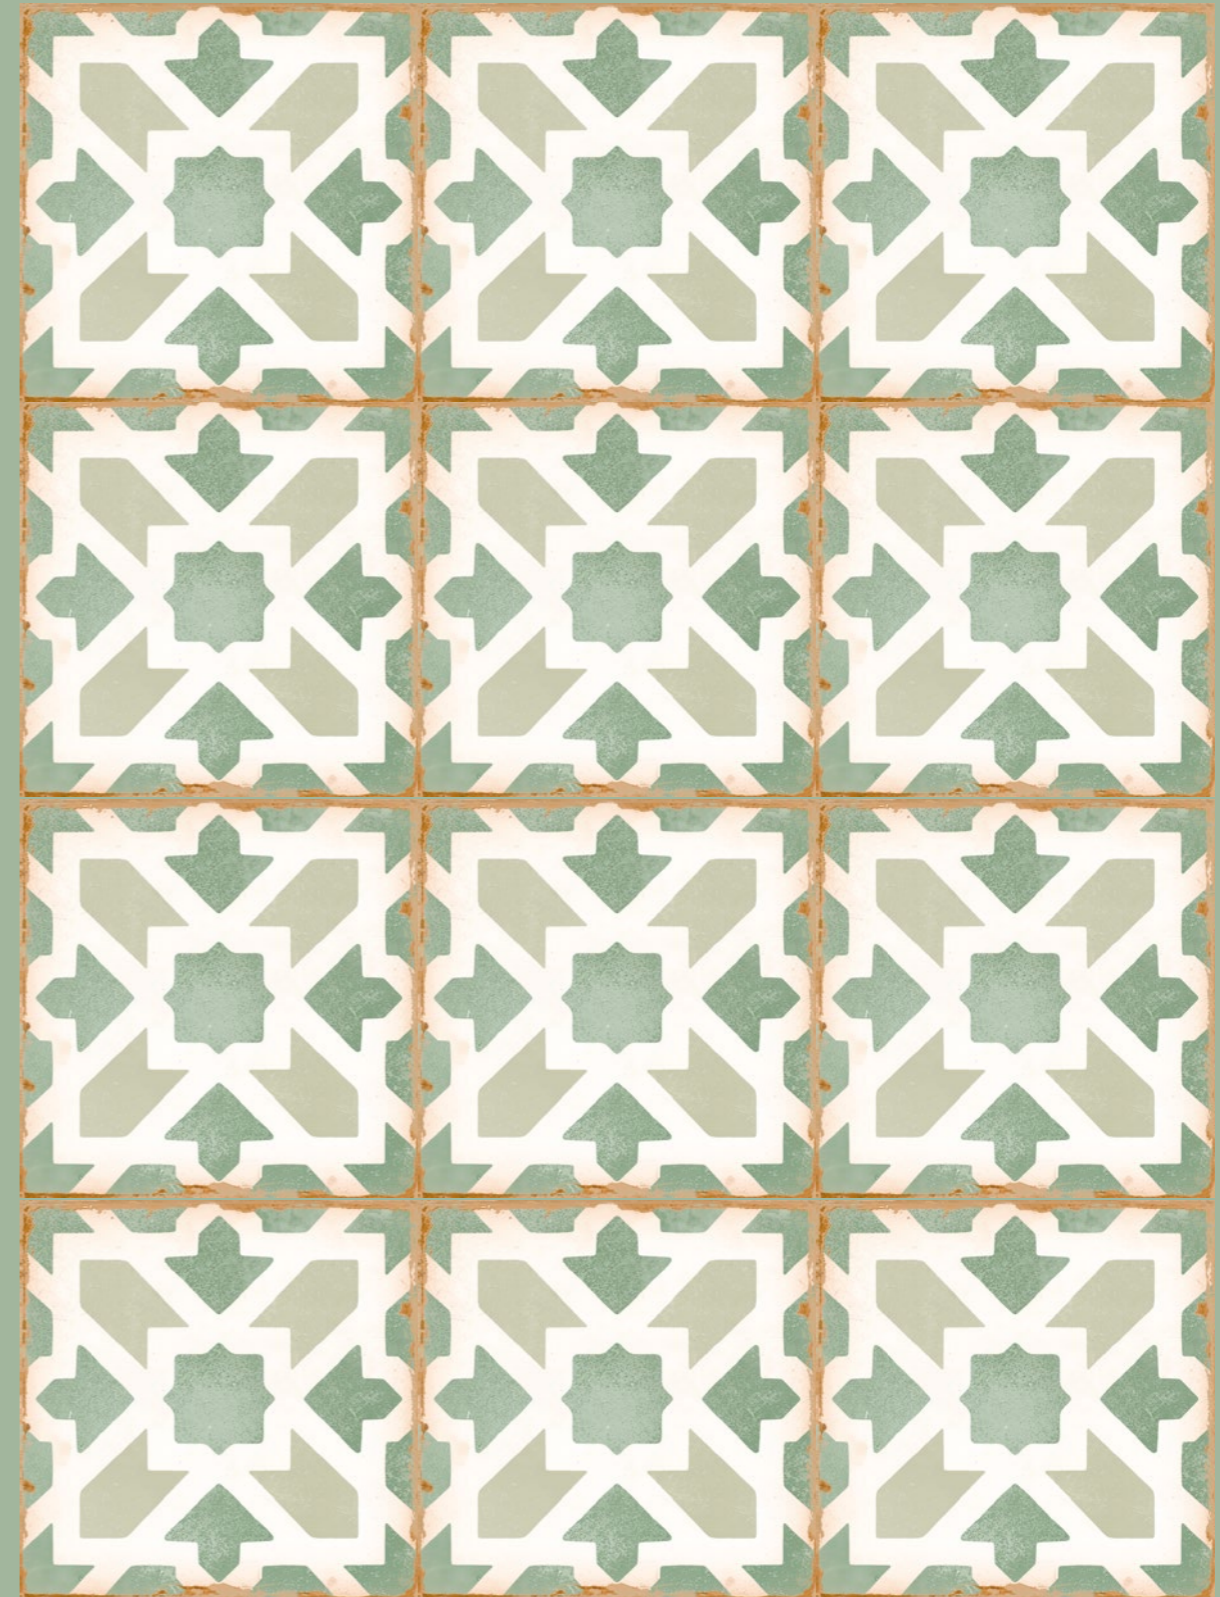

single fired floor tile — 12,5x12,5