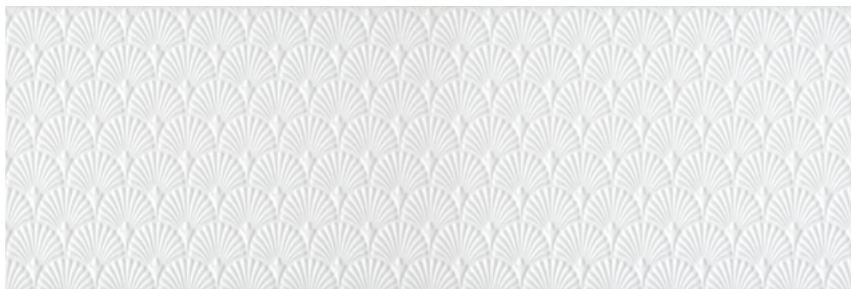

12156R
Гарса структура матовый обрезной 25x75
Garsa structure matt rectified