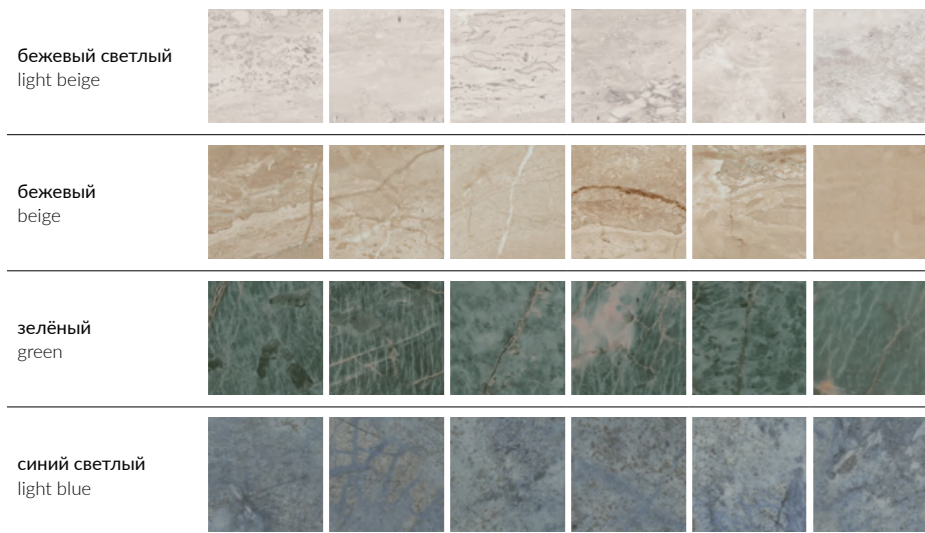

ВАРИАНТЫ РИСУНКА | PATTERN OPTIONS