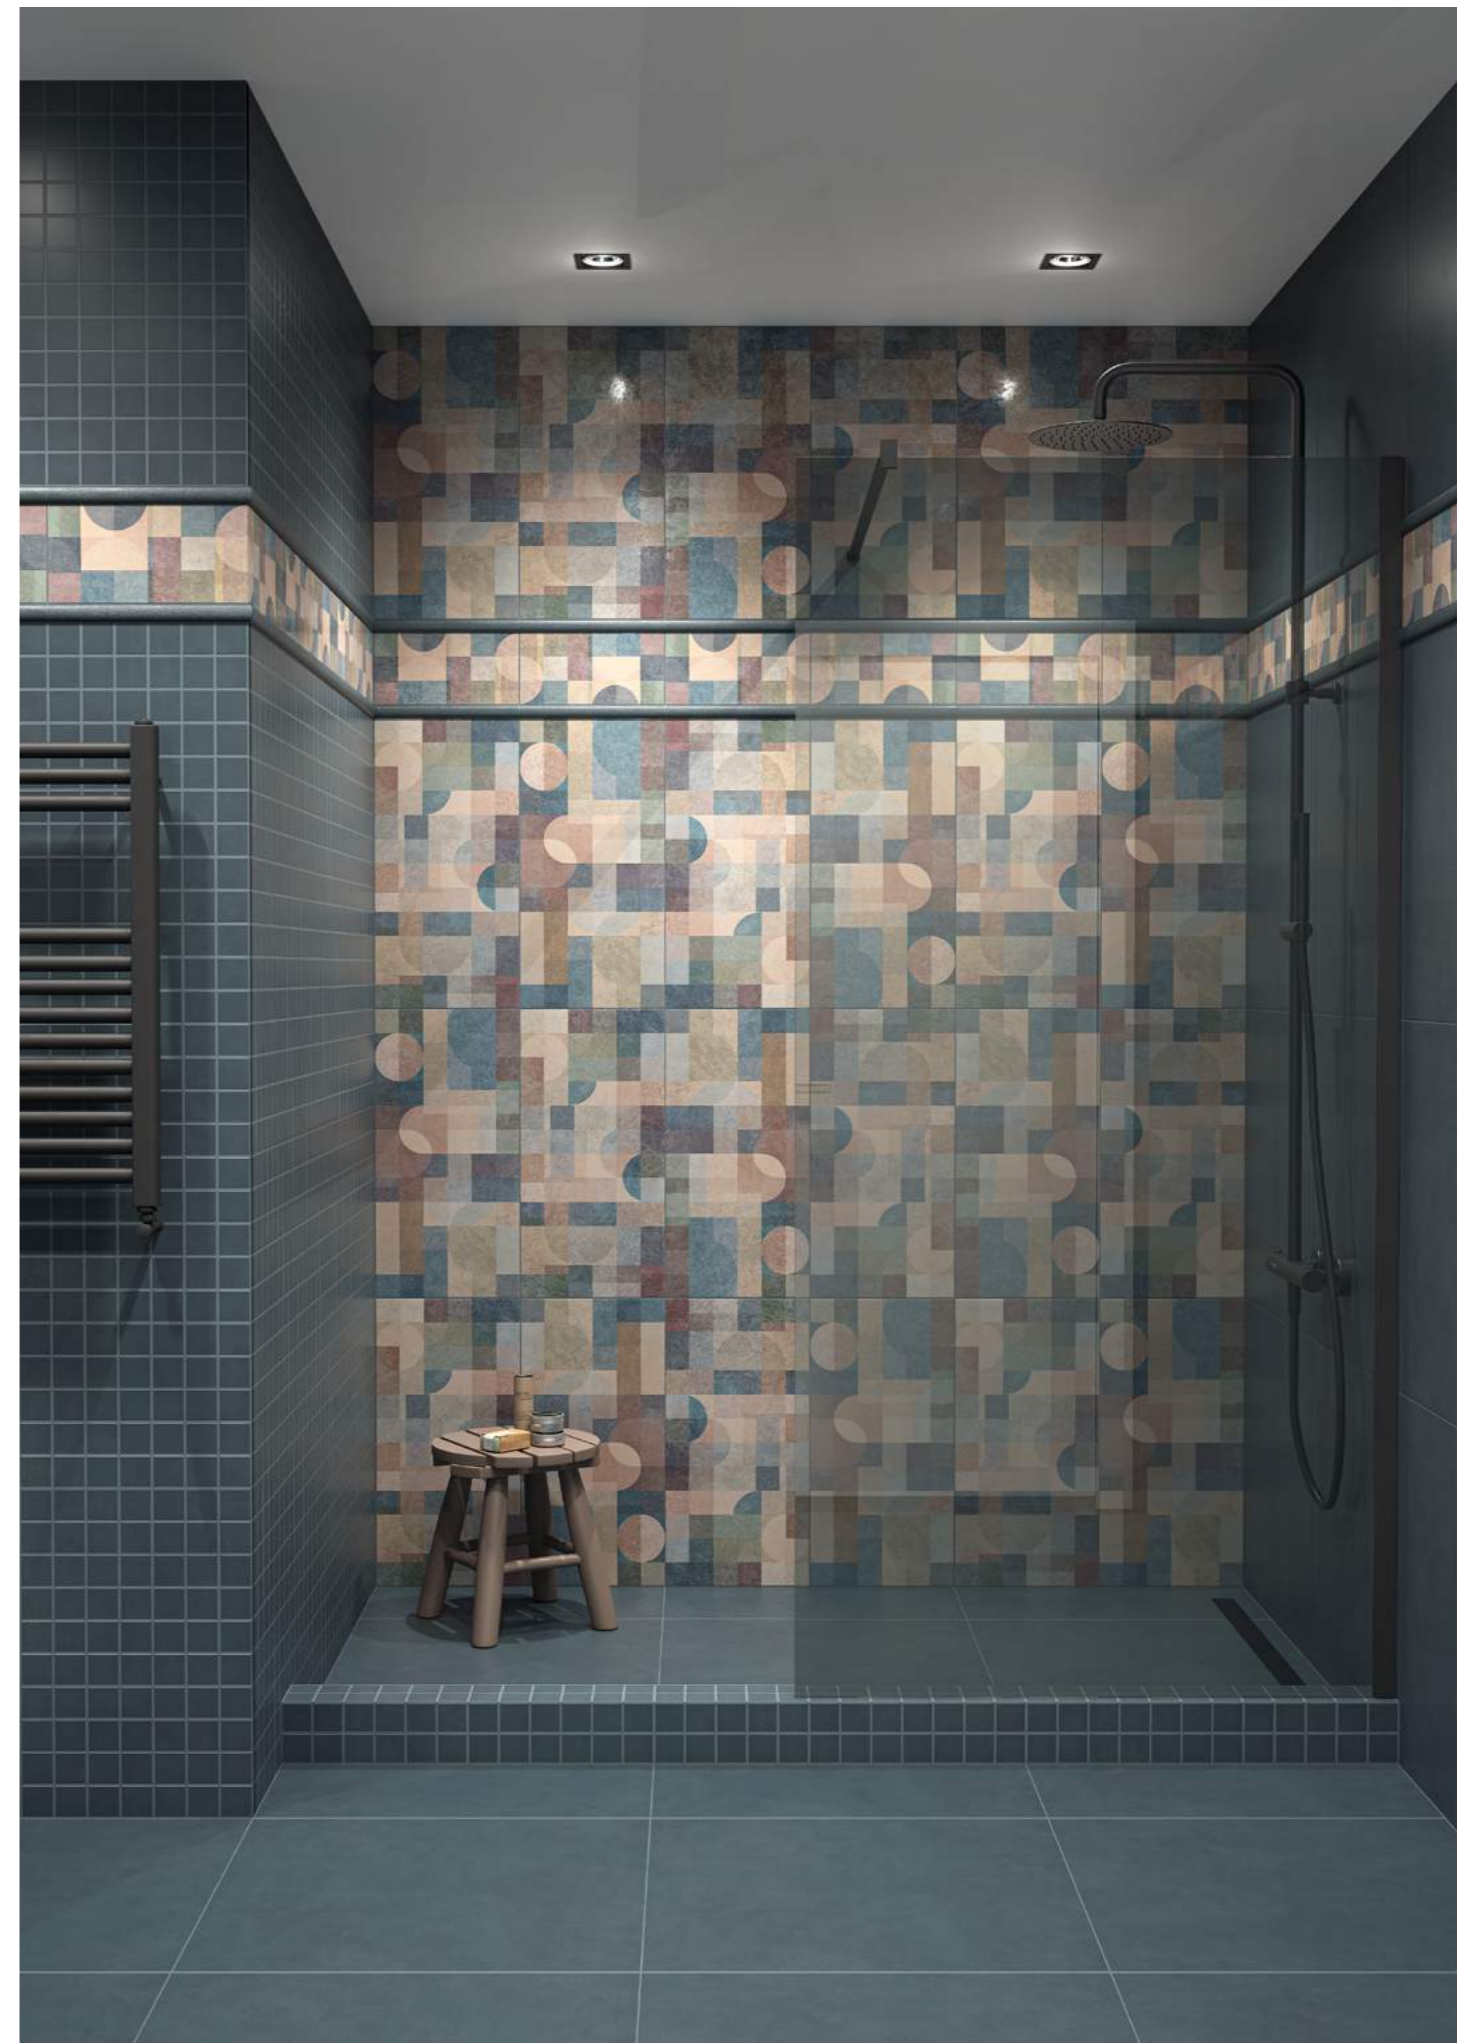

Декоративная плитка 20×20, а также керамогранит формата 40×40 позволяют на стене и на полу создать собственный «лоскутный ковёр» в технике пэчворк. Важно, что напольное покрытие выполнено по технологии DD: материал окрашен в массе в цвет поверхности и может быть использован в местах с повышенным трафиком.

Decorative 20×20 tiles as well as 40×40 porcelain gres allow creating your own "patchwork carpet" on a wall and on the floor. It is important that the floor pavement is made using the DD technology: the material is coloured the same shade with the surface as a whole and thus can be used in high traffic areas.