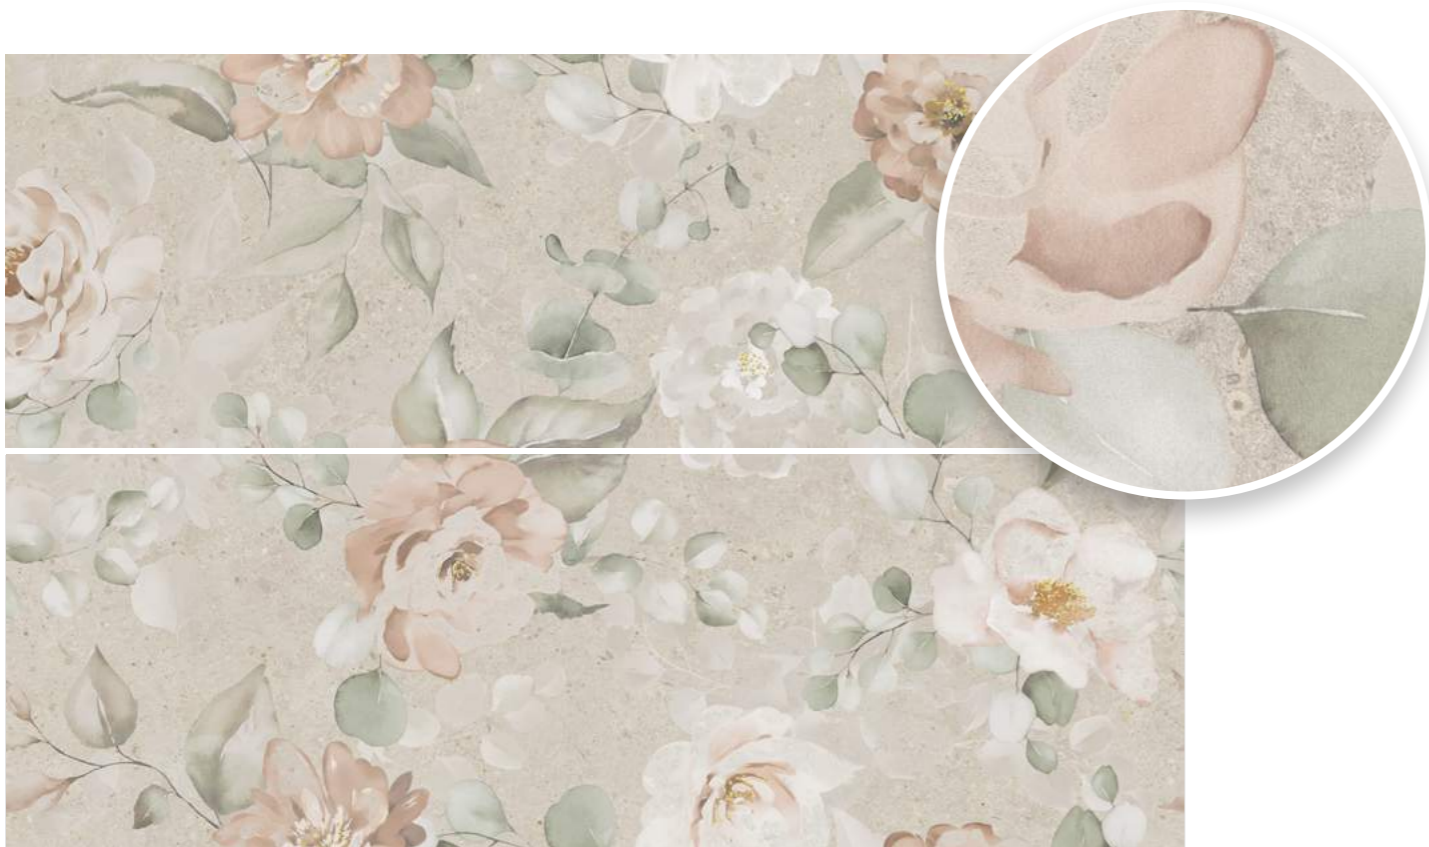

AZ\B051\2x\14059R
Панно Риккарди 2 бежевый матовый 80x120
Panel Riccardi 2 beige matt