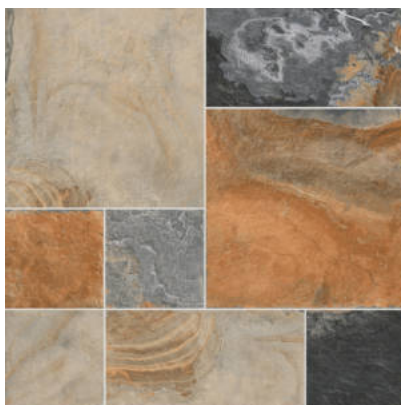

BIERZO MIX
8x67 (3"x26") | M167
NEW

BIERZO NEGRO
8x67 (3"x26") | M167
NEW

Related products

MODULA BIERZO MIX
100x100 (39"x39") | M164
NEW

MODULA BIERZO MIX - Antislip
100x100 (39"x39") | M166
NEW

MOSAICO BIERZO MIX (5x5)
30x30 (12"x12") | P180