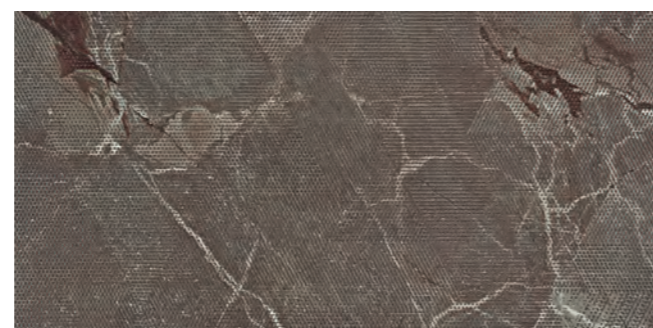

DUSK TAUPE-D
60x120 / 24"x48" **P-145**

DUSK

Porcelánico / Porcelain tiles

Diferentes diseños / Different designs