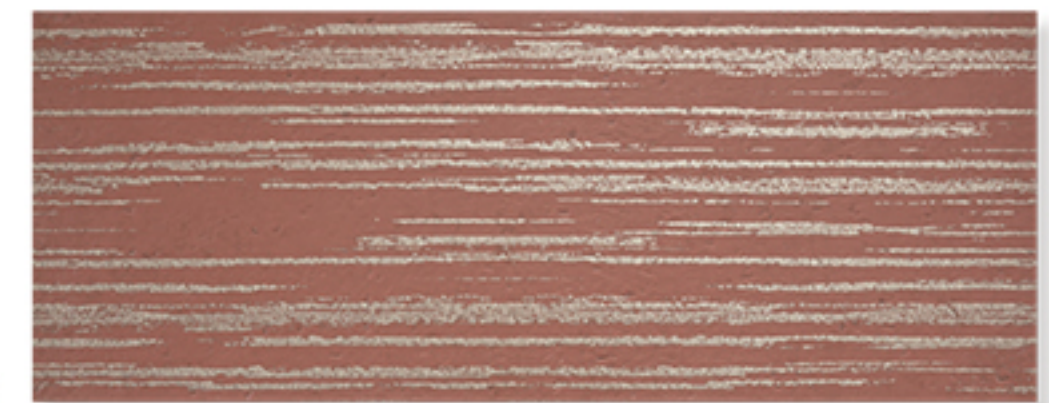

GOLDSTONE BURGUNDY LINES 35x90 cm / 14"x36" | W-095

PB

DLINE PLUS