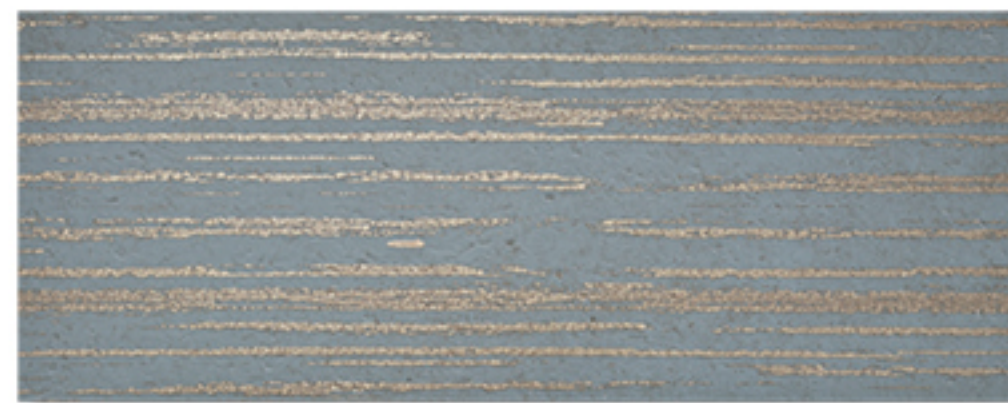

GOLDSTONE BURGUNDY CHAIN 35x90 cm / 14"x36" | W-095

PB

DLINE PLUS

GOLDSTONE SNOW LINES 35x90 cm / 14"x36" | W-095

PB

DLINE PLUS

GOLDSTONE TEAL LINES 35x90 cm / 14"x36" | W-095

PB