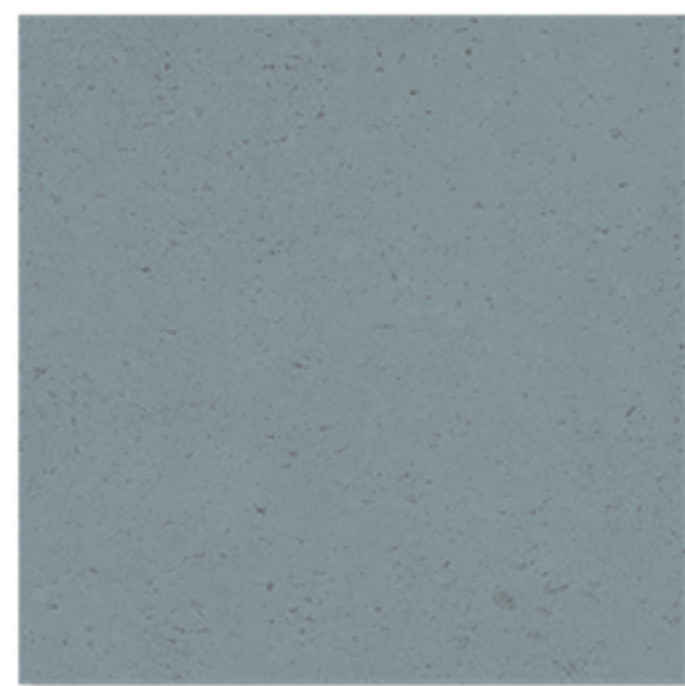

PO

G.P. GOLDSTONE TEAL
60x60 cm / 24"x24" | P-100