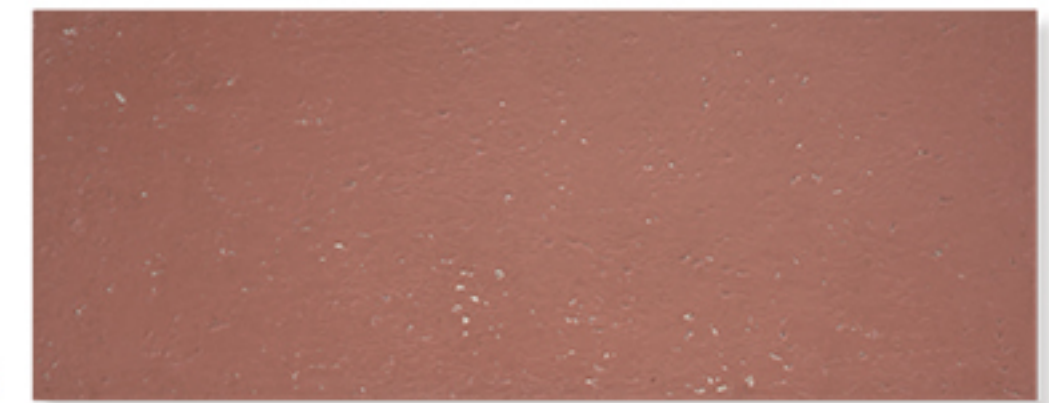

GOLDSTONE 35X90 / 14"x36", 60X60 / 24"x24"

GOLDSTONE SNOW 35x90 cm / 14"x36" | W-091

PB

DLINE PLUS

GOLDSTONE TEAL 35x90 cm / 14"x36" | W-091

PB

DLINE PLUS

GOLDSTONE BURGUNDY 35x90 cm / 14"x36" | W-091

PB

DLINE PLUS

GOLDSTONE SNOW CHAIN 35x90 cm / 14"x36" | W-095

PB

DLINE PLUS

GOLDSTONE TEAL CHAIN 35x90 cm / 14"x36" | W-095

PB

DLINE PLUS