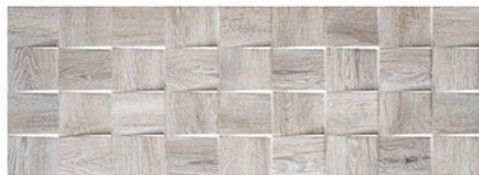

UYUNI

Uyuni
W-070

Enzo Uyuni
W-071

Motion Uyuni
W-071

45X45/18" X 18"

G.P. Uyuni
P-000

Mosaico Palace Nut
W-071

Mosaico Palace Grey
W-071

Lamas Palace Nut
W-071

Lamas Palace Grey
W-071