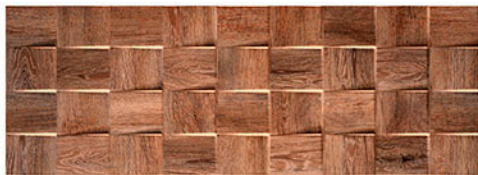

UYUNI

Uyuni
W-070

Enzo Uyuni
W-071

Motion Uyuni
W-071

45X45/18" X 18"

G.P. Uyuni
P-000

Mosaico Palace Nut
W-071

Mosaico Palace Grey
W-071

Lamas Palace Nut
W-071

Lamas Palace Grey
W-071