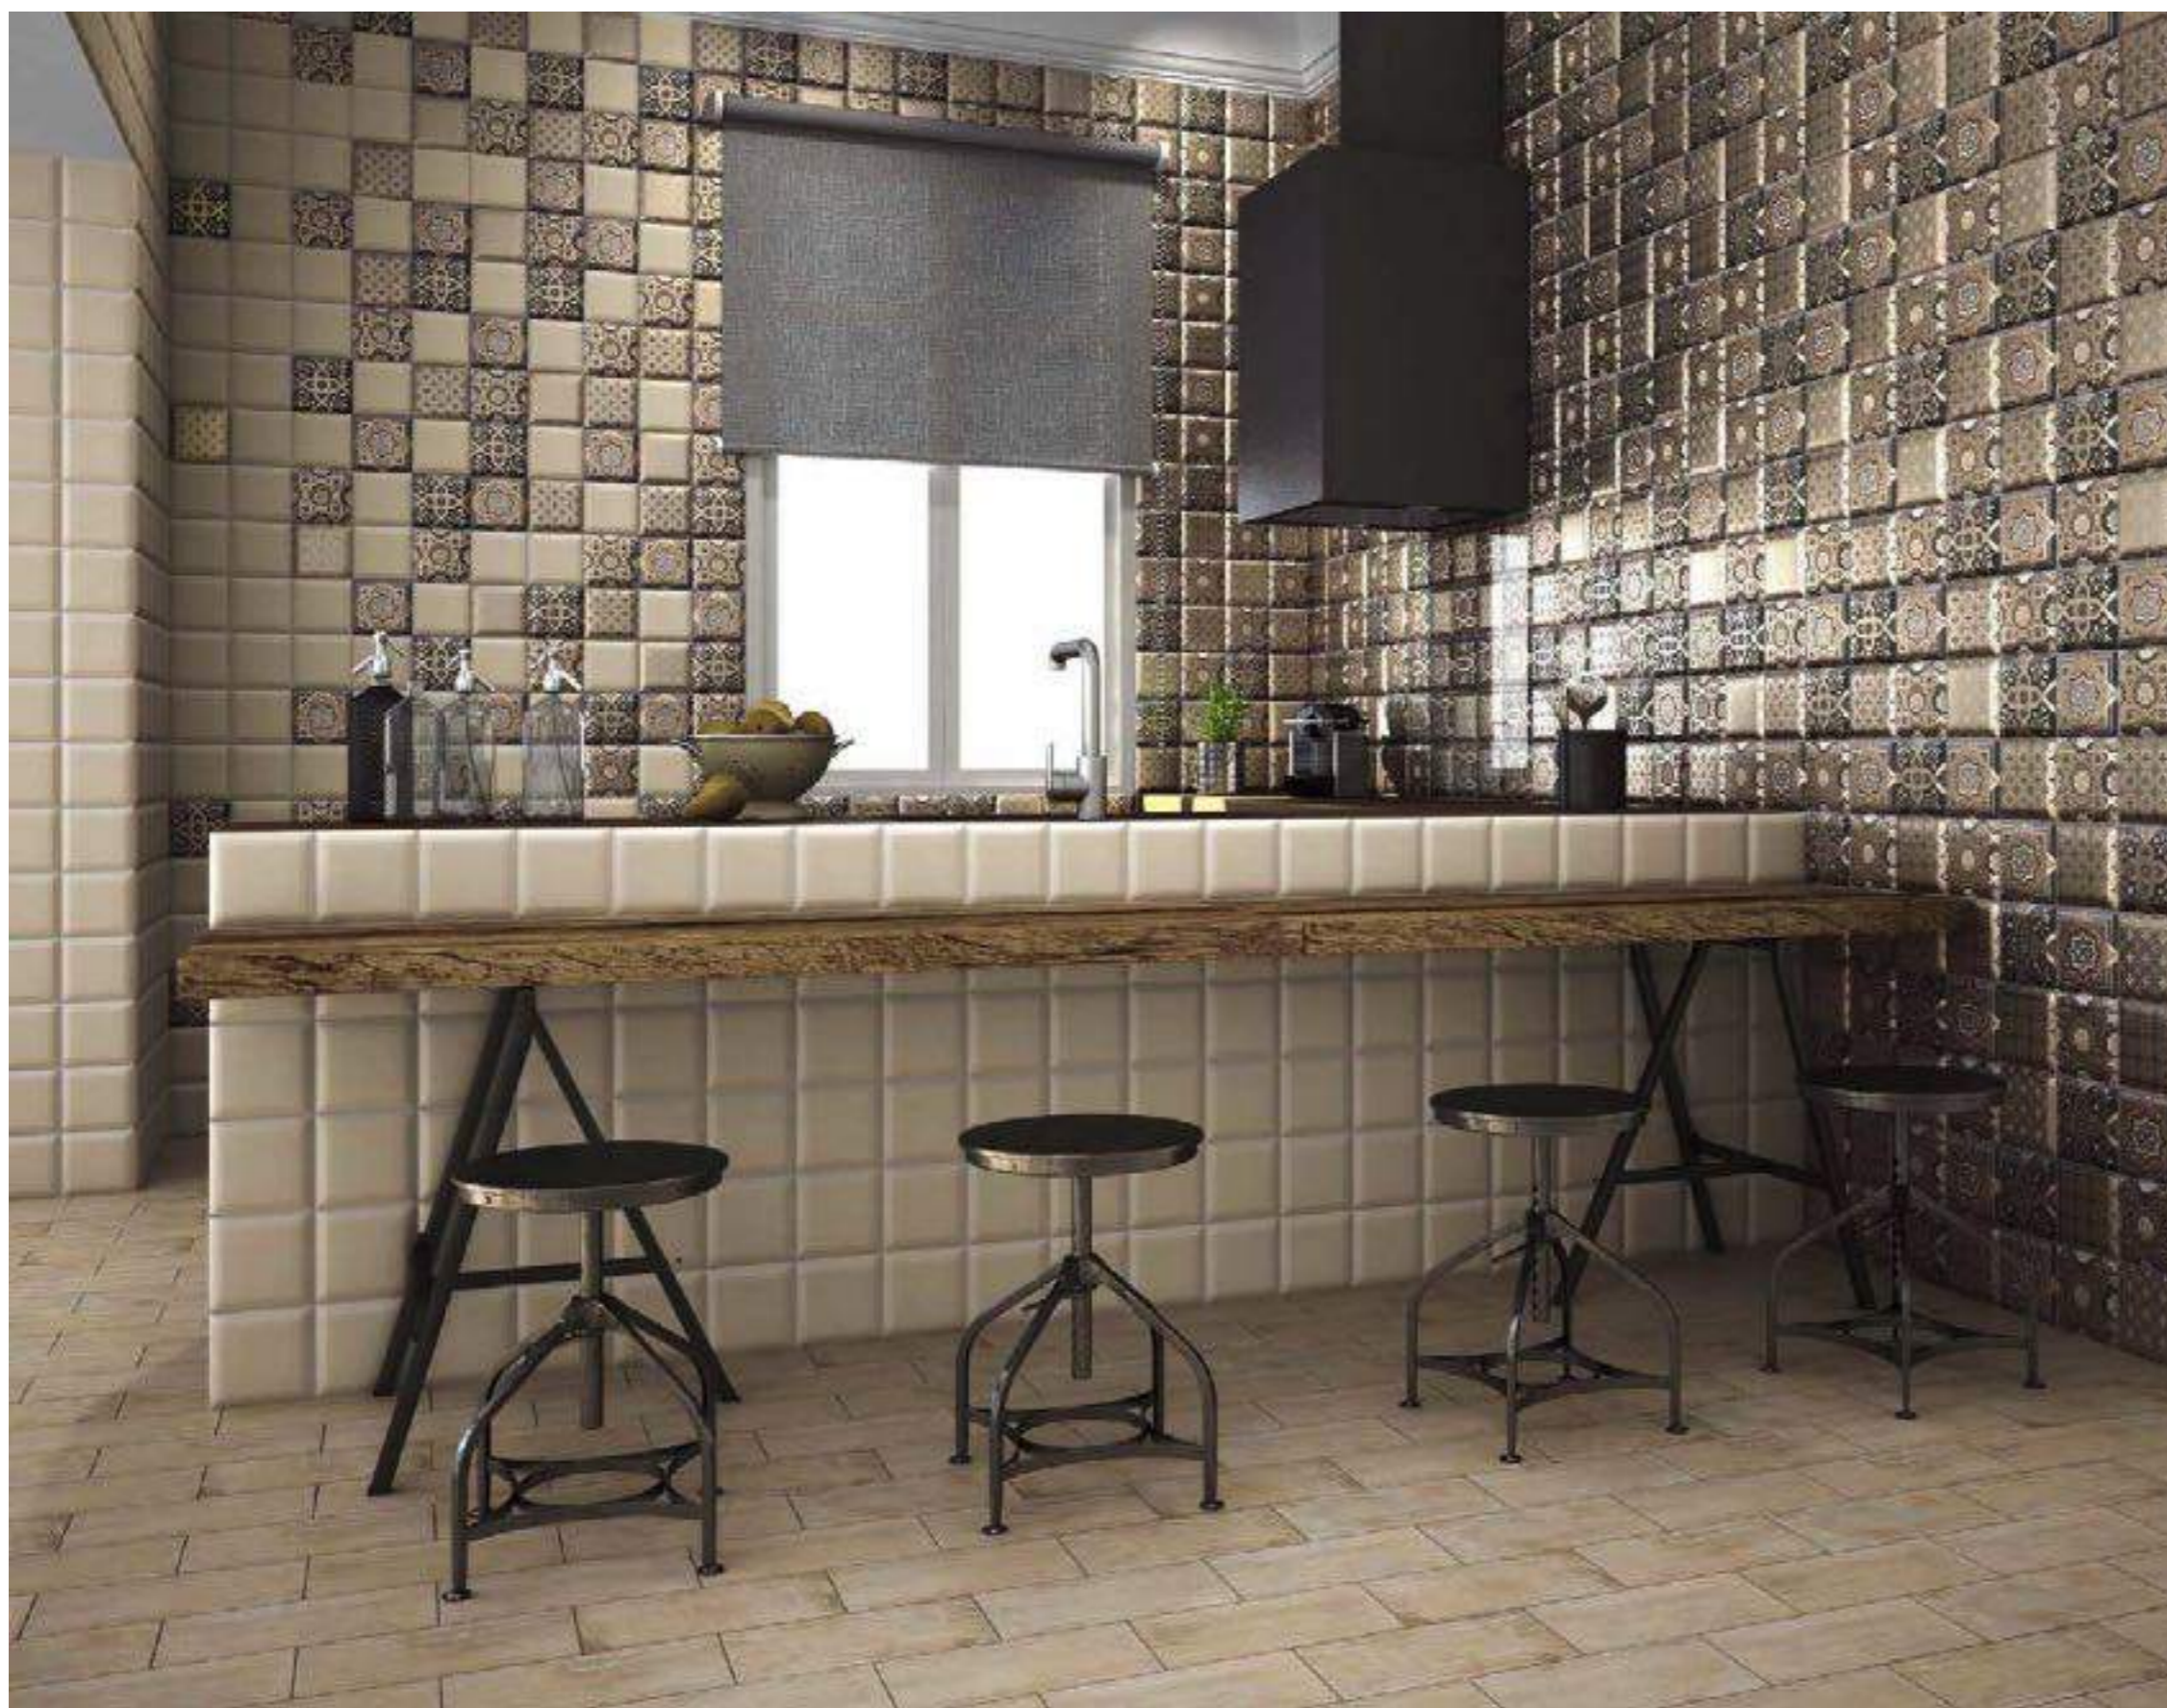

Decor Metal Black15x15 - Decor Esna Brown 15x15 - Decor Nilo Brown 15x15 - Decor Zoco Brown 15x15 - Bombato Beige 15x15 - Pav. Aterra Crema 15x30