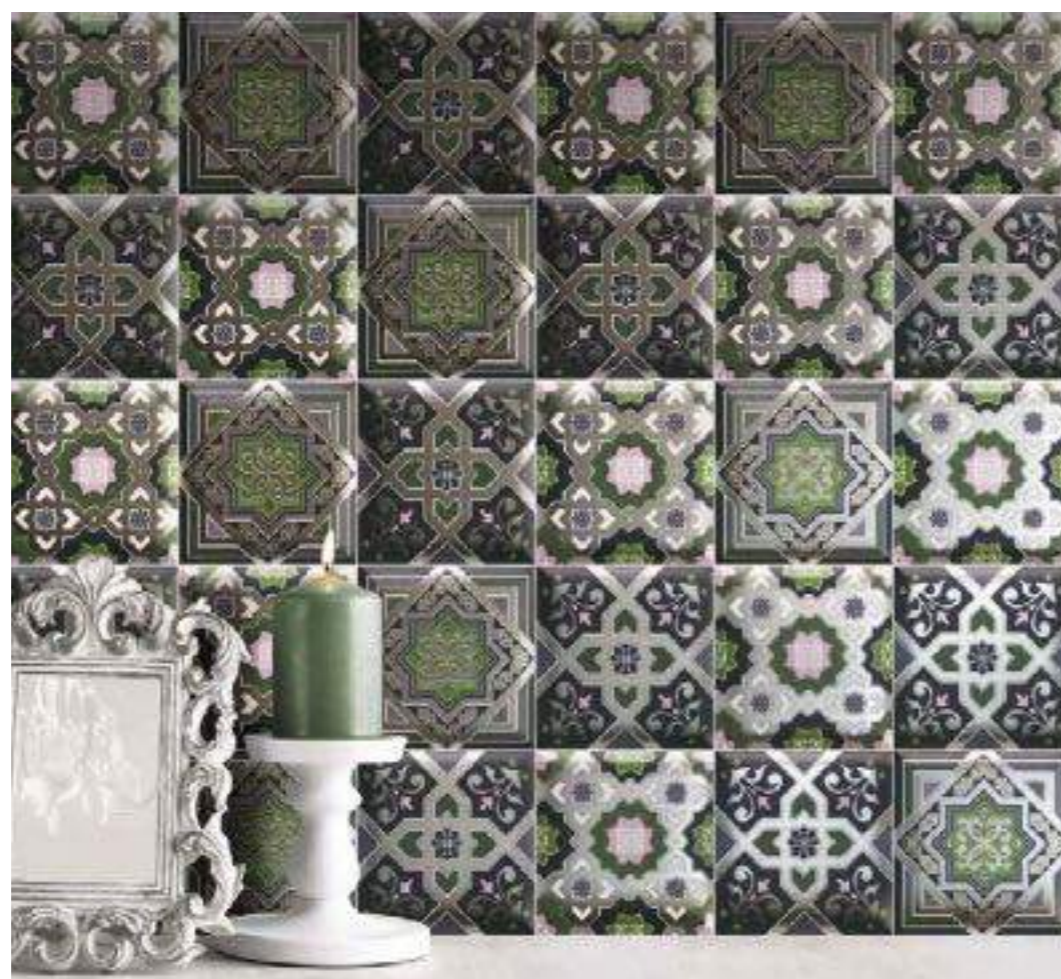

SERIE HD EFFECTS

The Workshop
FACTORY

REVESTIMIENTO
WALL TILE

METÁLICO
METAL EFFECT

BAÑO
BATHROOM

COCINA
KITCHEN

INTERIOR
INSIDE

E.PÚBLICO
PUBLIC SPACE

BOMBATO

DECORATIVO,
SOFISTICADO Y DESLUMBRANTE
Crea espacios completamente diferentes,
deslumbrantes, llenos de luz y destellos.

DECORATIVE,
SOPHISTICATED AND DAZZLING
Create completely different spaces,
dazzling, full of lights and shines.