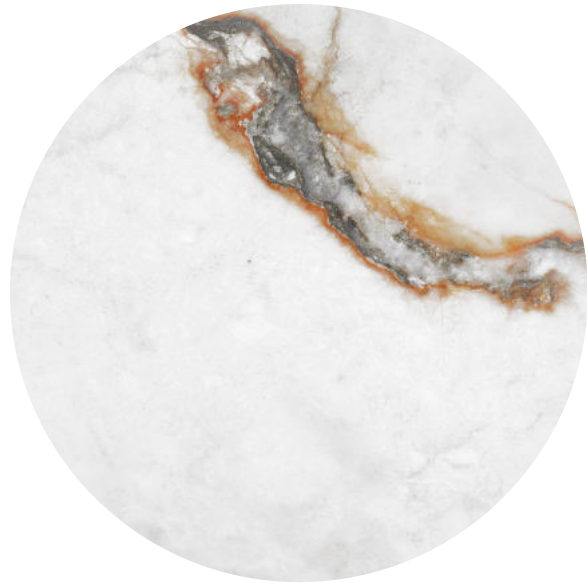

LINCOLN

LINCOLN

60x120 cm | 24"x48"

PORCELÁNICO - RECTIFICADO - PULIDO - MATE - C1  

PORCELAIN - RECTIFIED - POLISHED - MATT - C1

LINCOLN GOLD PULIDO | 60x120 cm
LINCOLN GOLD MATE | 60x120 cm

LINCOLN BLUE PULIDO | 60x120 cm
LINCOLN BLUE MATE | 60x120 cm

LINCOLN GREEN PULIDO | 60x120 cm
LINCOLN GREEN MATE | 60x120 cm

12 caras

60x120 | 24"x48"

PAVIMENTO | FLOOR TILES LINCOLN GOLD PULIDO 60x120 cm | 24"x48"