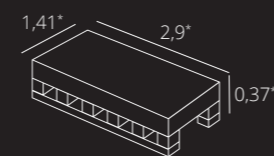

Empaquetado / Packaging / Emballage

Formato	pz/pl	m ² /pz	m ² /pl	kg/pl
120x260	20	3,12	62,40	1,050,00

Nebula Almond

PEI 4

● 120x260	Rec.	M282	054.200.0097.09877		6mm
● 60x120	Rec.	M94	004.869.0097.09877		10,5mm
● 120x120	Rec.	M148	004.120.0097.09877		10,7mm

Malla Nebula

● Almond	32,5x22,5	P44	038.297.0097.09877		10,5mm
● Almond	30x30 (5)	M206	038.281.0097.09877		10,5mm

*Medidas en metros
*Dimensions in metres
*Dimensions en mètres