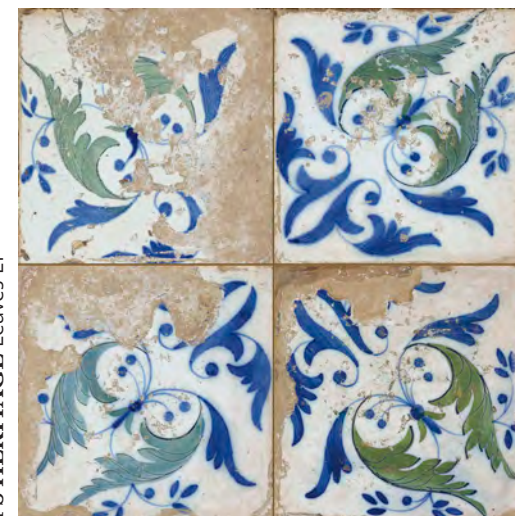

FS HERITAGE White LT

FS HERITAGE Square LT

FS HERITAGE Leaves LT