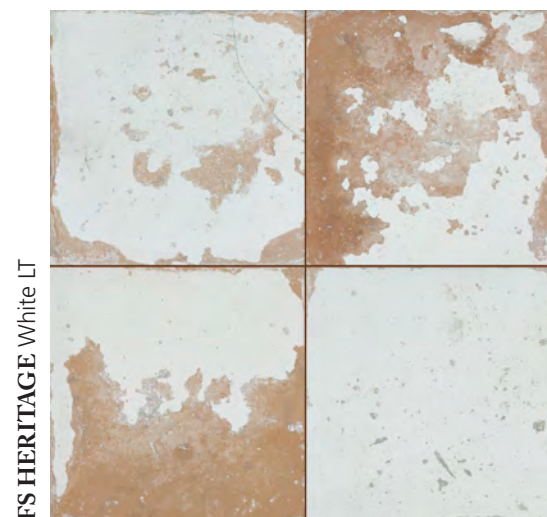

fs heritage

single finished floor tile

FS HERITAGE

45 * 45 * 1,05 cm | 18 * 18"

NO RECTIFIED	LAYER TECH
	BN17
LEAVES	30895
ORNATE	30894
SQUARE	30893
WHITE	30892

CARACTERÍSTICAS TÉCNICAS | TECHNICAL CHARACTERISTICS

joint	versatile	matt/gloss	diferent shades	shade variation	various graphics

EMBALAJE | PACKING

Formato | Sizes	Cajas | Boxes			Pallet				Cont./20' 21500 kg.	Cont./20' 24000 kg.
	Piezas	m²/sq.m	kg	Cajas	m²/sq.m	kg	Tamaño cm aprox.	m²/sq.m	m²/sq.m
cm 45 * 45 * 1,05	5	1	23,139	66	66	1551	120 * 80 * 105	914,89	1021,28
inch	Units	ft²	lb	Boxes	ft²	lb	Sizes inch approx.	ft²	ft²
17 11/16 * 17 11/16 * 7/16	5	10,76	51,02	66	710,42	3419,96	47 1/4 * 31 1/2 * 41 5/16	9847,91	10993,02