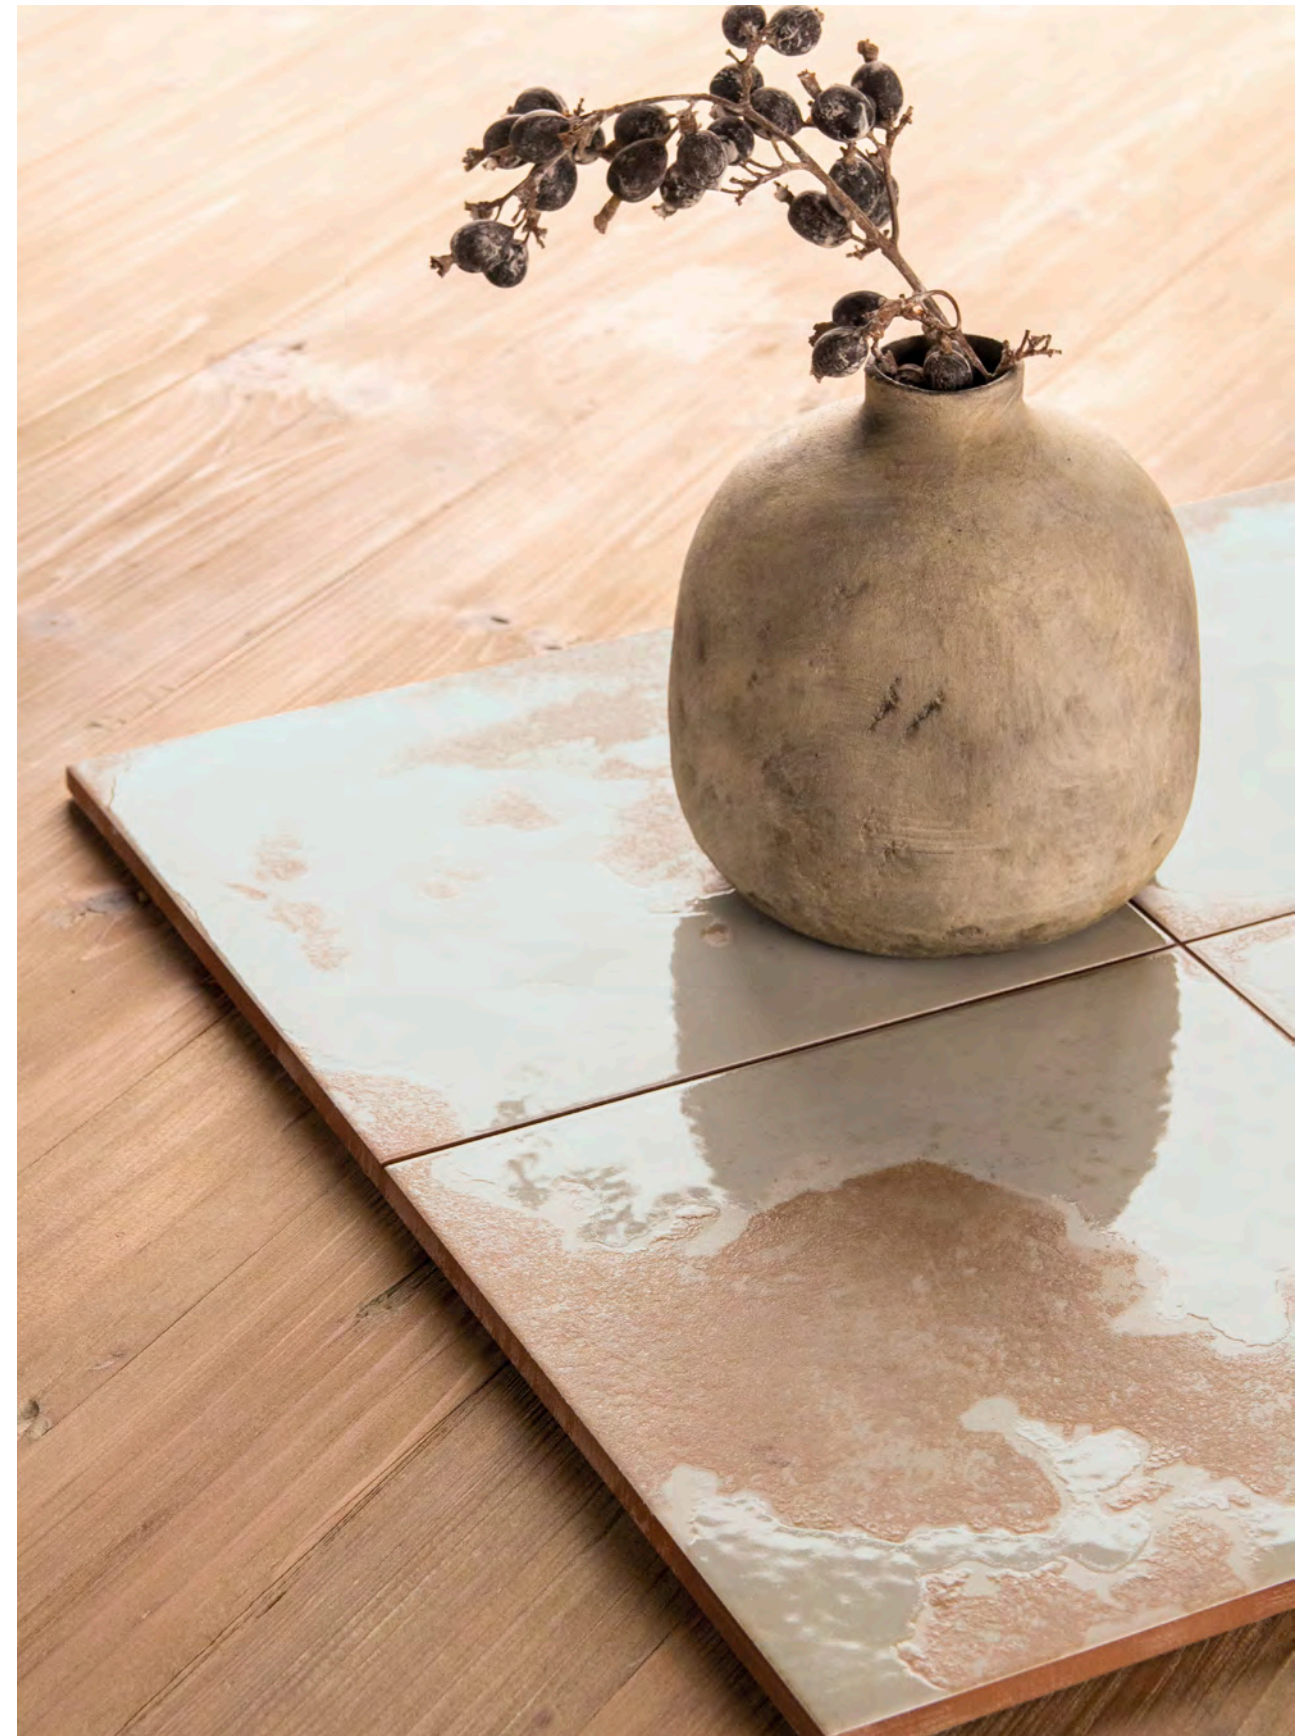

fs heritage single finished floor tile

FS HERITAGE SQUARE 45x45 LT

fs heritage single finished floor tile

FS HERITAGE WHITE 45x45 LT

FS HERITAGE LEAVES 45x45 LT

FS HERITAGE ORNATE 45x45 LT

fs heritage

single finished floor tile

FS HERITAGE White LT

FS HERITAGE Ornate LT

FS HERITAGE Leaves LT

FS HERITAGE Square LT

FS HERITAGE

45 * 45 * 1,05 cm | 18 * 18"

NO RECTIFIED	LAYER TECH
	BN17
LEAVES	30895
ORNATE	30894
SQUARE	30893
WHITE	30892