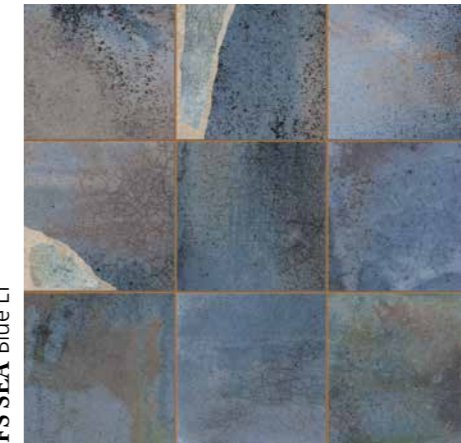

FS SEA WHITE

FS SEA BLUE

FS SEA

Layer Tech

FS SEA

SINGLE FIRED FLOOR TILES

FS SEA White LT

FS SEA Blue LT

FS SEA

33 * 33 * 0,95 cm | 13 * 13"

NO RECTIFIED	LAYER TECH
	BN17
BLUE	32444
WHITE	32445

CARACTERÍSTICAS TÉCNICAS | TECHNICAL CHARACTERISTICS

joint	versatile	mat/gloss	diferent shades	shade variation	various graphics