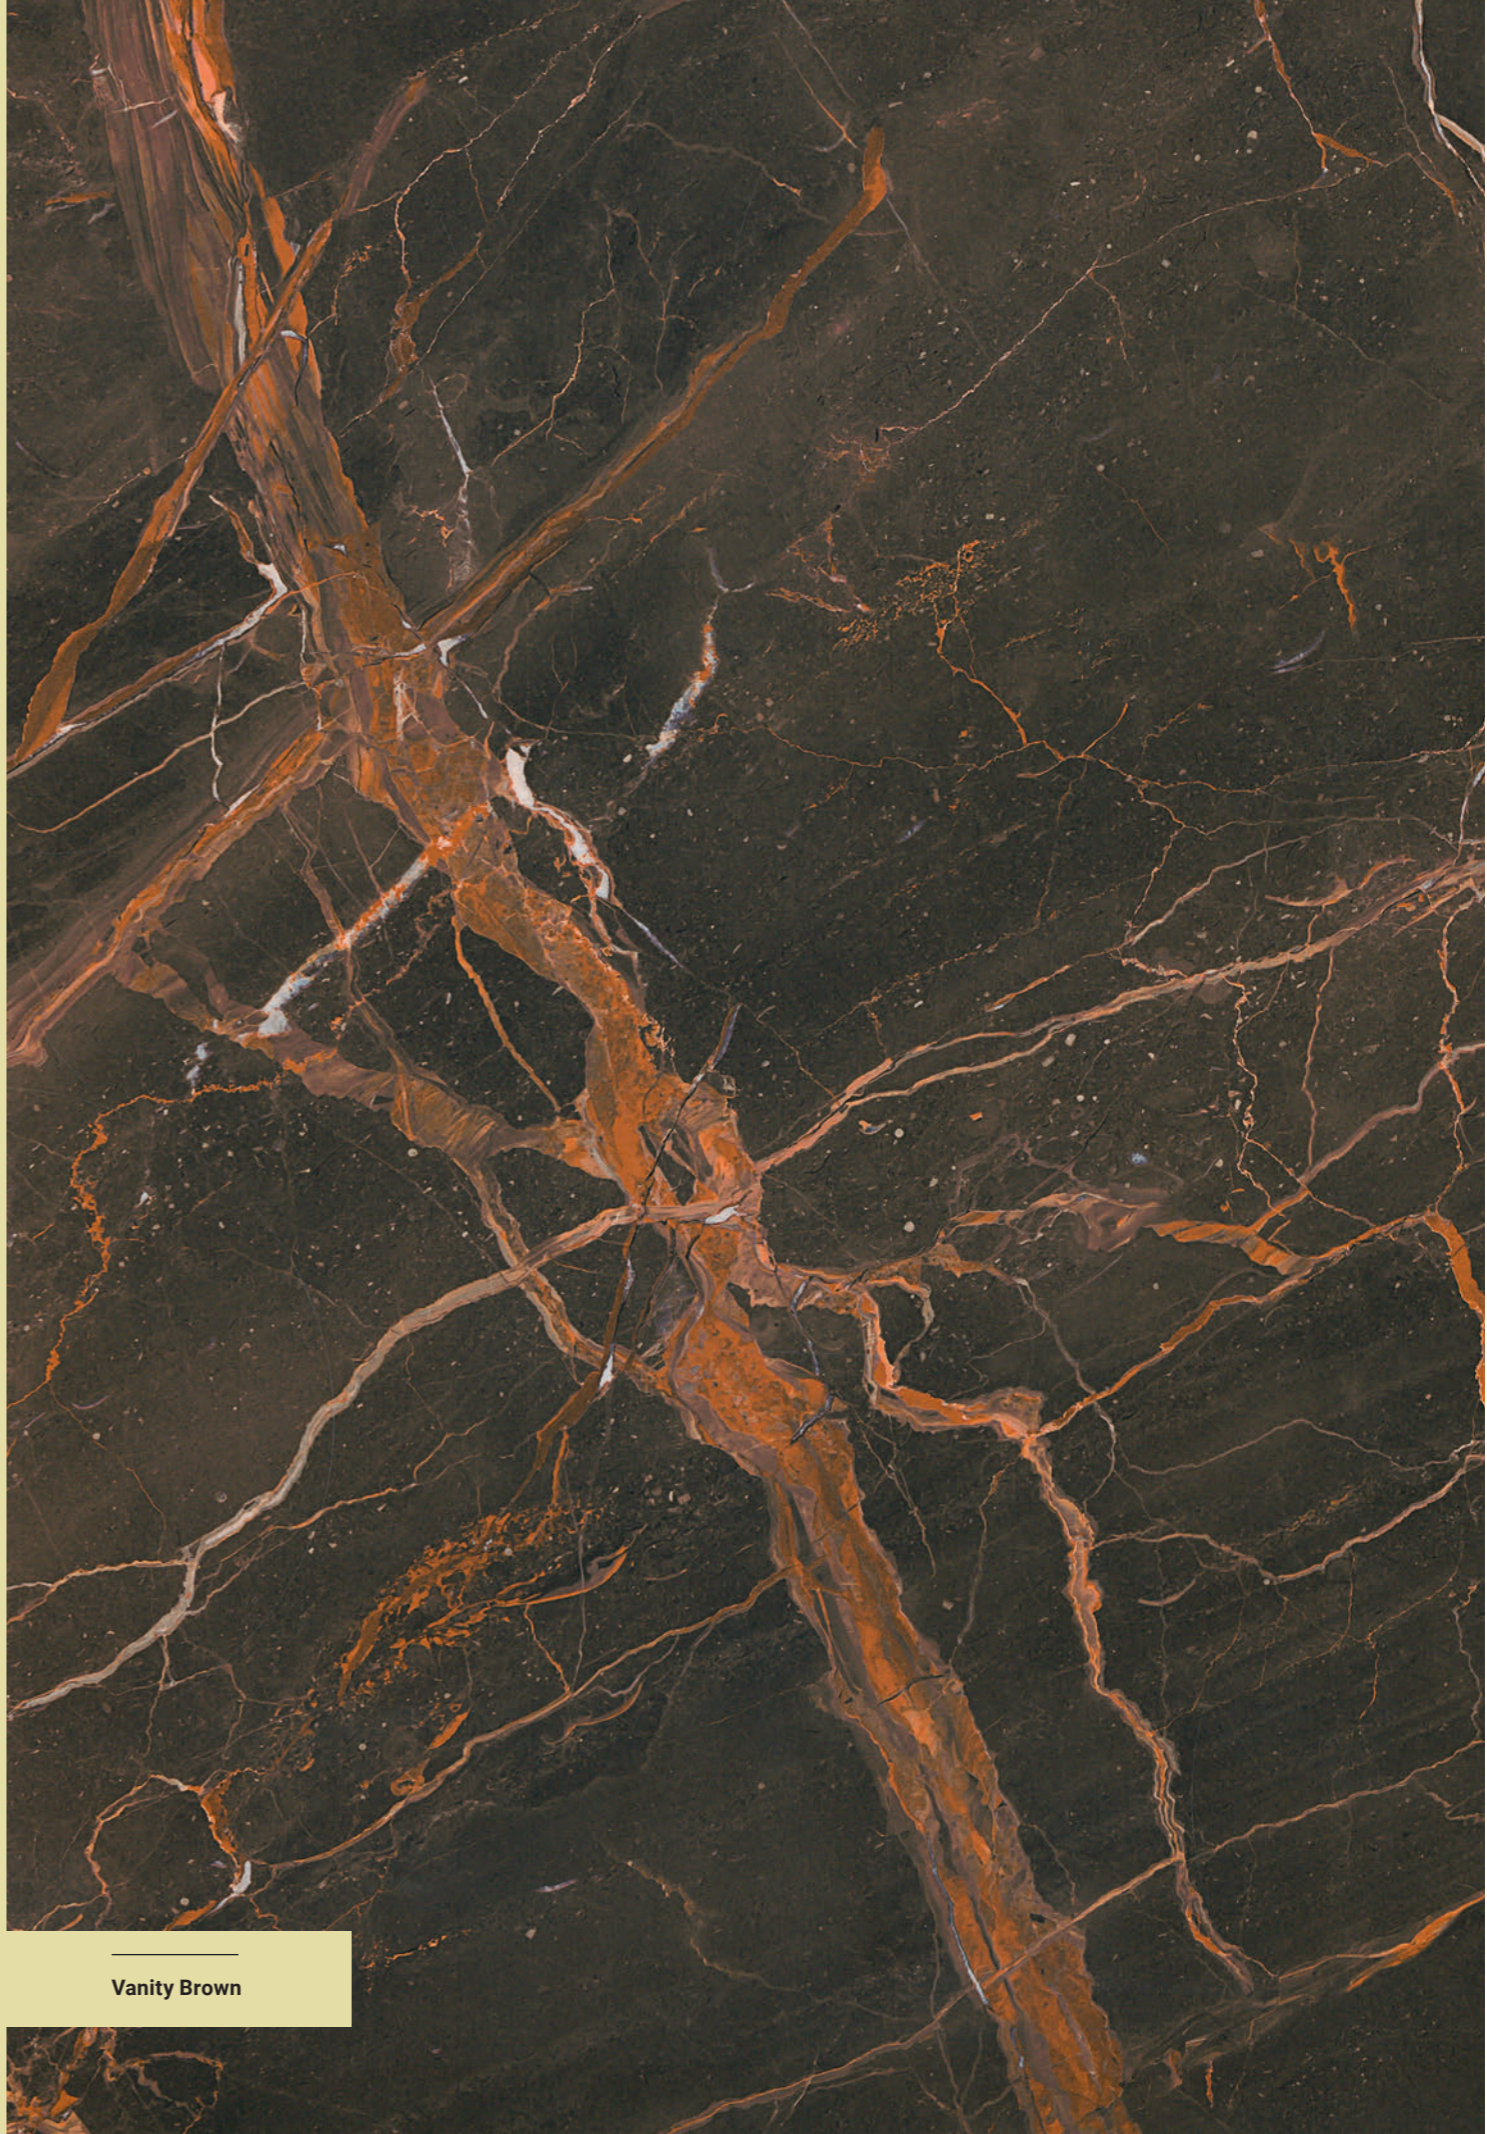

Vanity — Porcesshine

Vanity White 120x120

# Vanity

Vanity White

Vanity Black

Vanity Brown

Vanity Grey

Vanity Pearl

Vanity Black 120x120

**Piezas complementarias**  
Complementary Tiles / Pièces Complémentaires