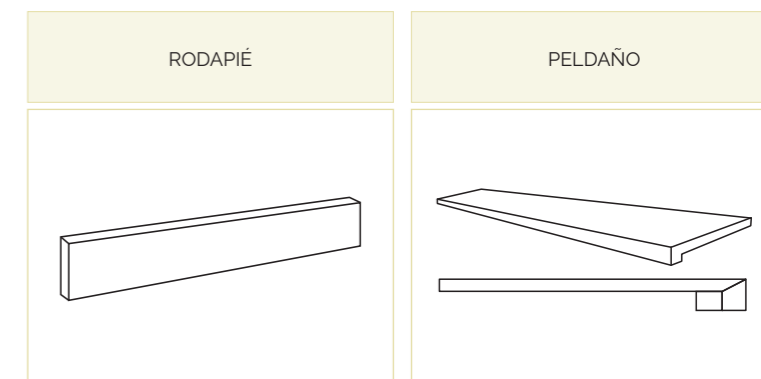

Vanity — Porcesshine

Vanity White 120x120

# Vanity

Vanity White

Vanity Black

Vanity Brown

Vanity Grey

Vanity Pearl

Vanity Black 120x120

**Piezas complementarias**  
Complementary Tiles / Pièces Complémentaires

**Formatos / Formats**

| Formato     | Precio   | Pz/cj   | Pz/pl | M <sup>2</sup> /cj | M <sup>2</sup> /pl | Cj/pl | Kg/cj | Kg/Total |  |
|-------------|--|---|-------|--------------------|--------------------|-------|-------|----------|--|
| 60x120      |   PS-311 | 2   | 64    | 1,44               | 46,08              | 32    | 35    | 1145     |  |
| 120x120     |   PS-417 | 1   | 36    | 1,44               | 51,84              | 36    | 38,4  | 1422,4   |  |
| Porcesshine |  | 60x120 / 120x120<br>23.62"x47.24" / 47.24"x47.24" |       |                    |                    |       |       |          |  |