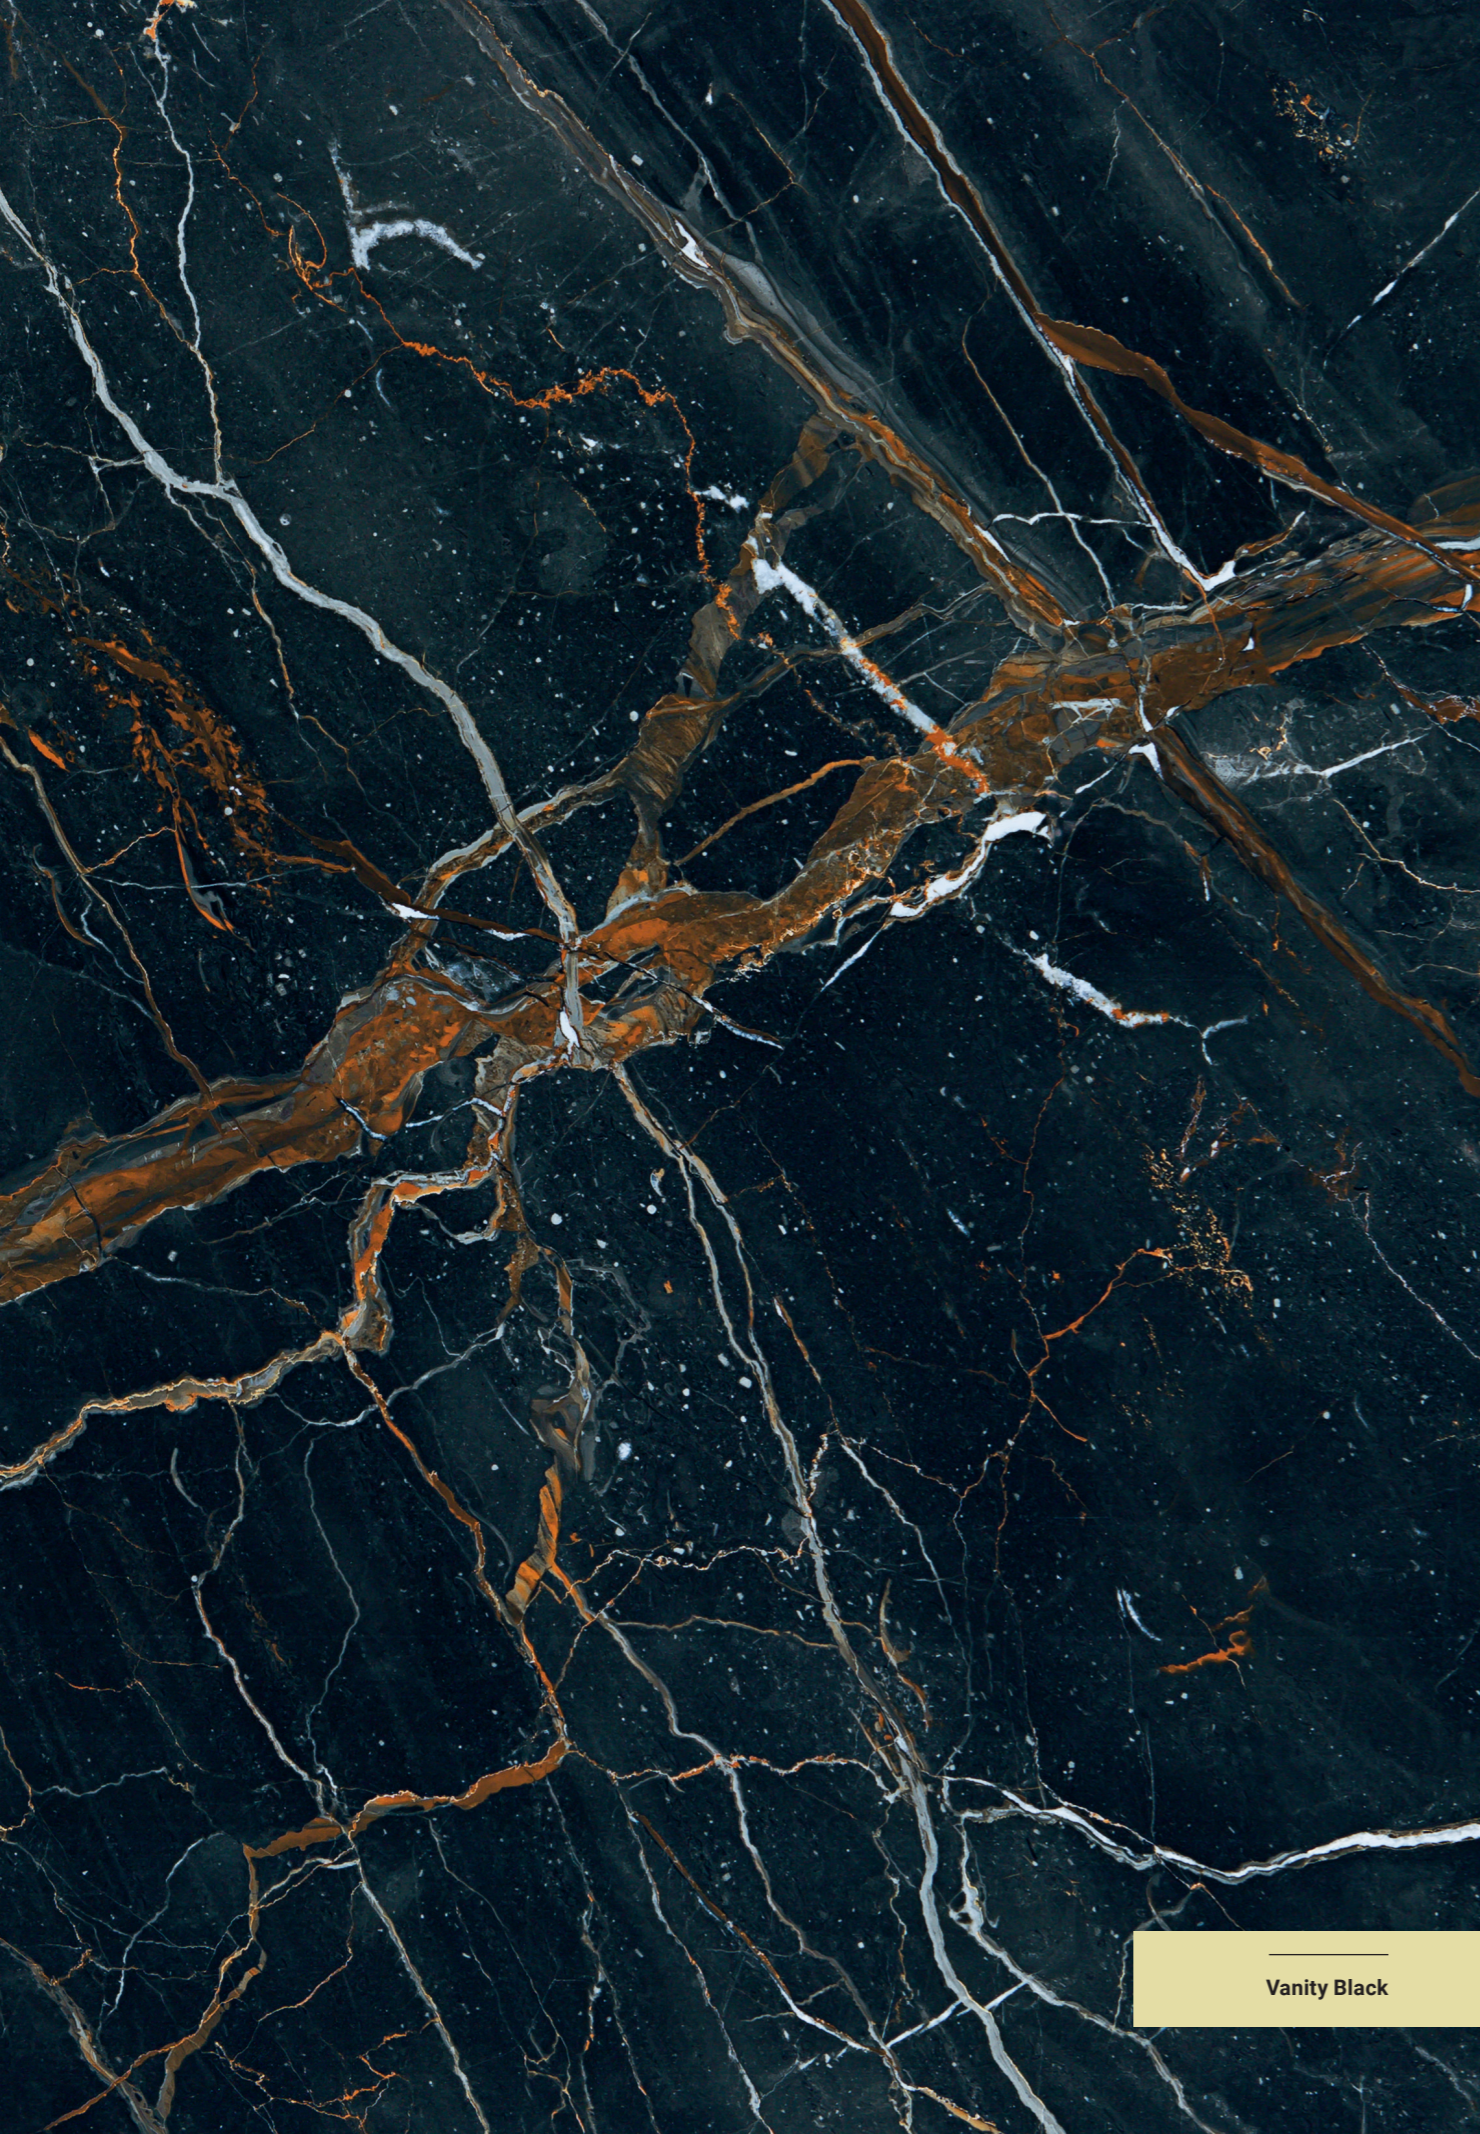

Vanity — Porcesshine

Vanity White 120x120

# Vanity

Vanity White

Vanity Black

Vanity Brown

Vanity Grey

Vanity Pearl

Vanity Black 120x120

**Piezas complementarias**  
Complementary Tiles / Pièces Complémentaires