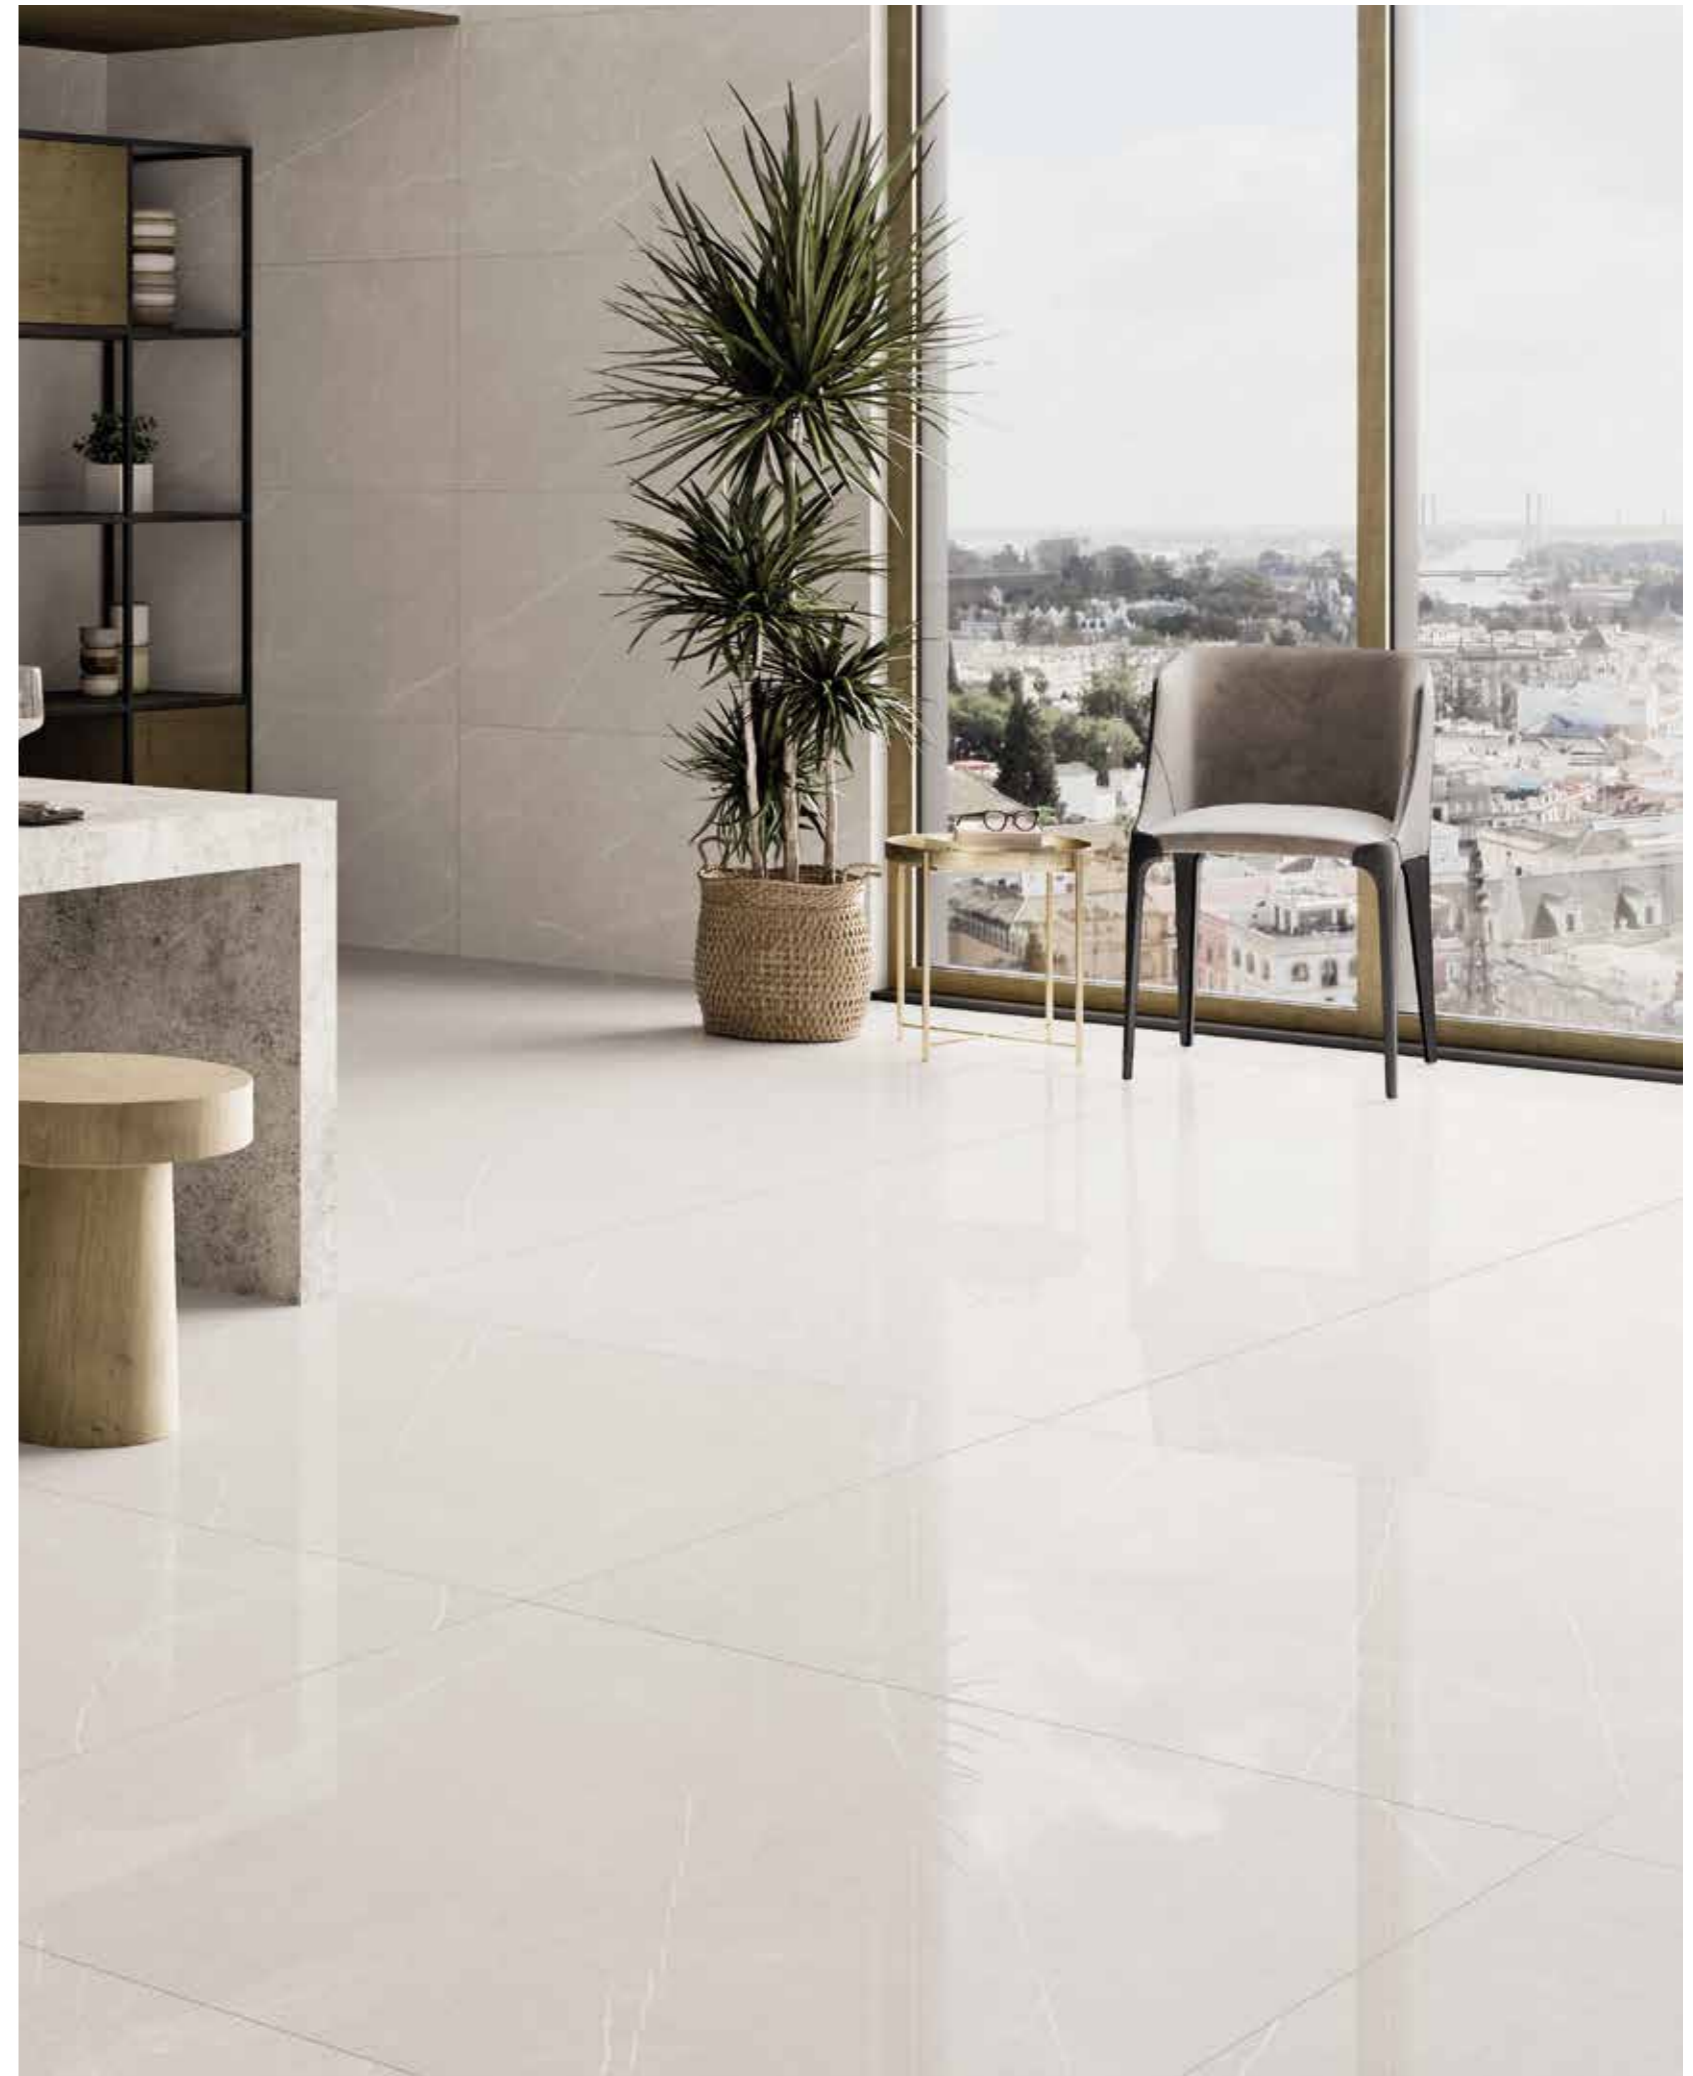

60X120CM RECT · 24"X47" RECT.

COLOR	120X120CM RECT · 47"X47" RECT.	60X120CM RECT · 24"X47" RECT.
BONE PUL	CAR7CS	CAS1CS
GREY PUL	CAR7CS	CAS1CS
NOCE PUL	CAR7GS	CAS1GS
PEARL PUL	CAR7CS	CAS1CS

ASTRA · TACTILE GREY PUL RECT. 120X120CM · 47"X47"