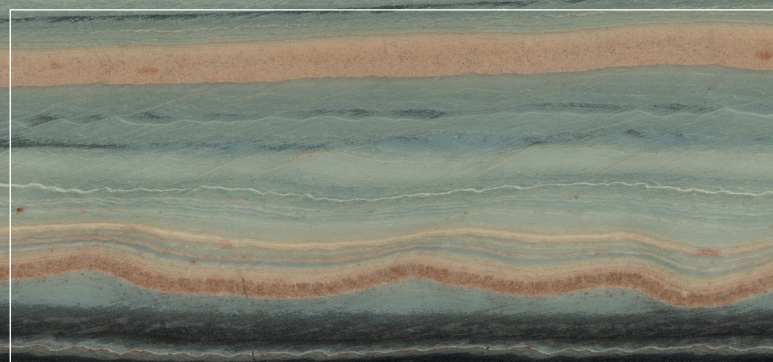

Marble

# BOSCO BLACK

Natural Matt  
Pulido Polished

Porcelánico / Porcelain  
V2 Destonified / V2 Destonificado  
Rectified / Rectificado

Formats

120x260 - 48"x104"

Matt M38  
Polished M48

Wall tile Bosco Black 120x260  
Floor Tile Casetto Rennes Umber 90x90

Marble  
**BOSCO BLACK**

Natural Matt  
Pulido Polished

**MULTICARA / MIX**  
3 DISEÑOS DIFERENTES / 3 DIFFERENT DESIGNS

48"x104"  
**120x260**