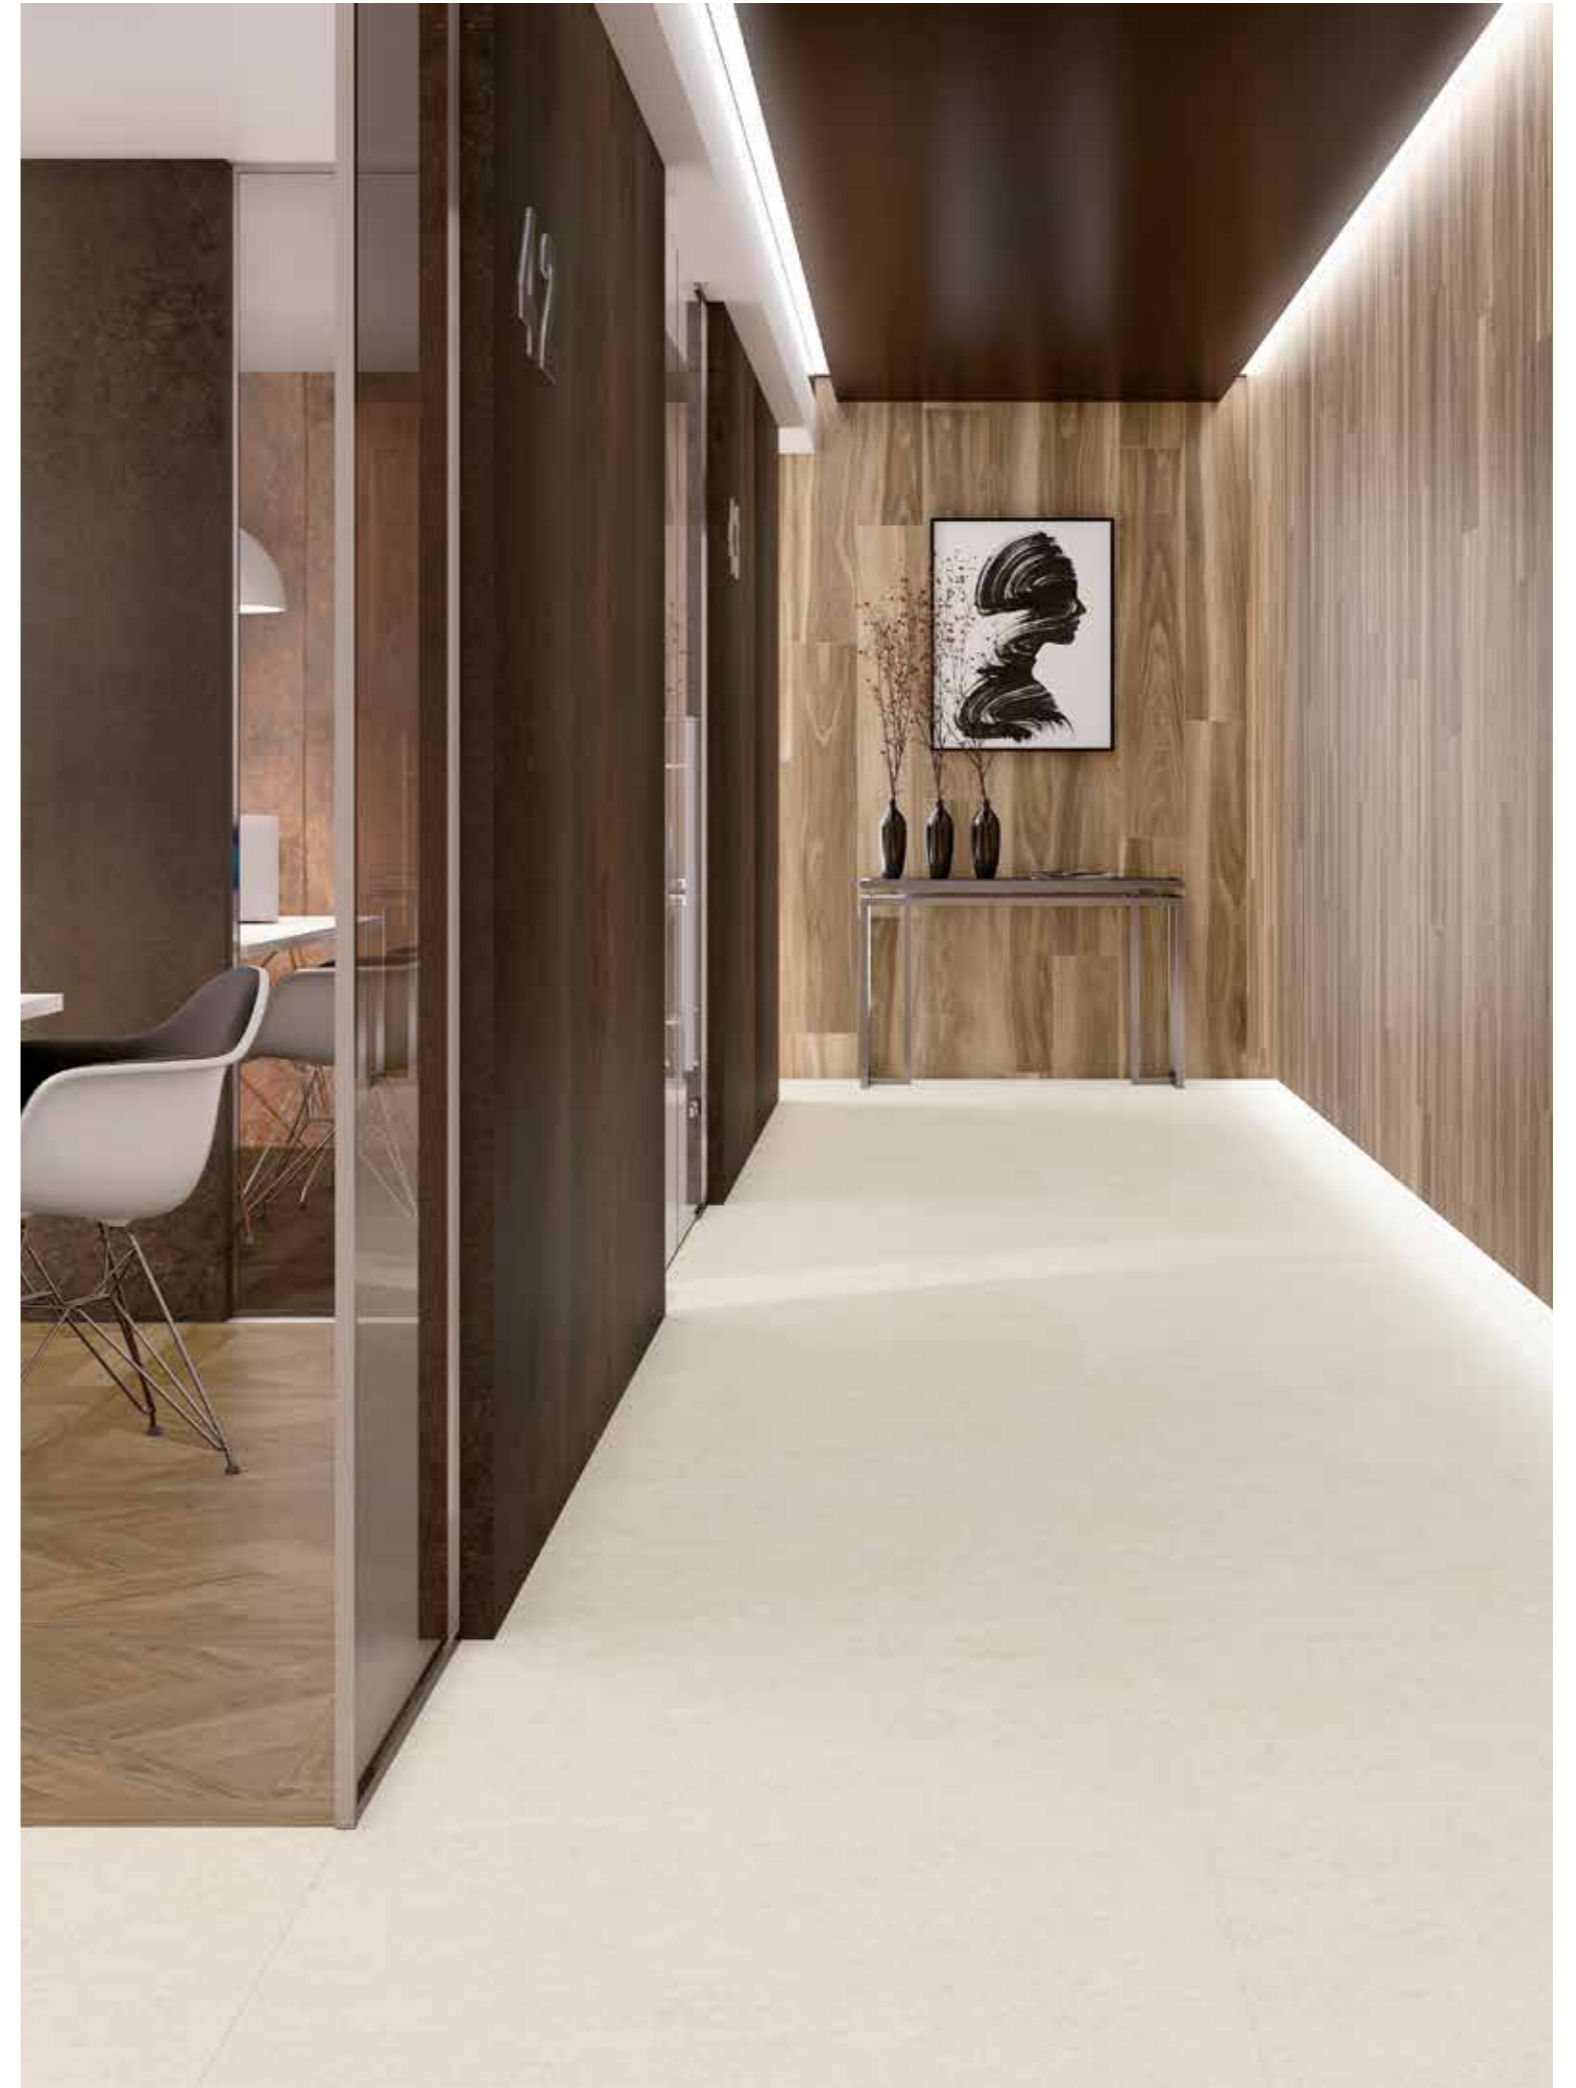

BREST UMBER 14 DESIGNS 25x150

Floor tile Roadstone Linen 90x90 and Casetto Brest Umber 90x90. Wall tile Brest Umber 25x150 and Moma Rusteel 320x160 (Ascale).