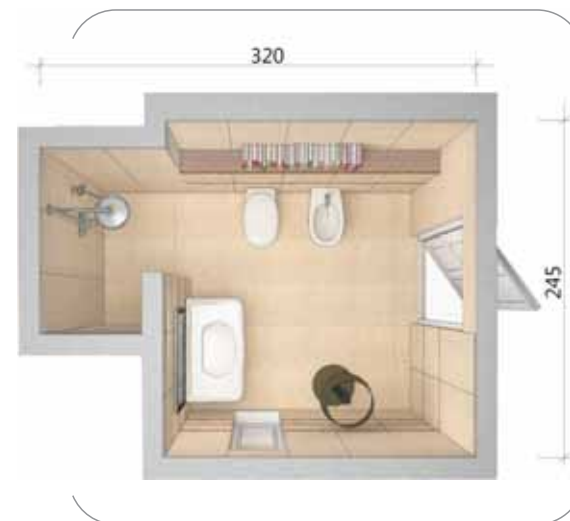

Wall tile
Sumatra bež
448x223 mm

Wall tile
Sumatra wood
448x223 mm

Wall tile
Sumatra bež STR
448x223 mm

Wall strip
Minimal wood
448x54 mm

Wall strip
Sumatra bež
448x80 mm

Rectangular wall mosaic
Sumatra bež
298x298 mm

■ Bathroom designed
in the collection Sumatra

Floor tile
Sumatra bež