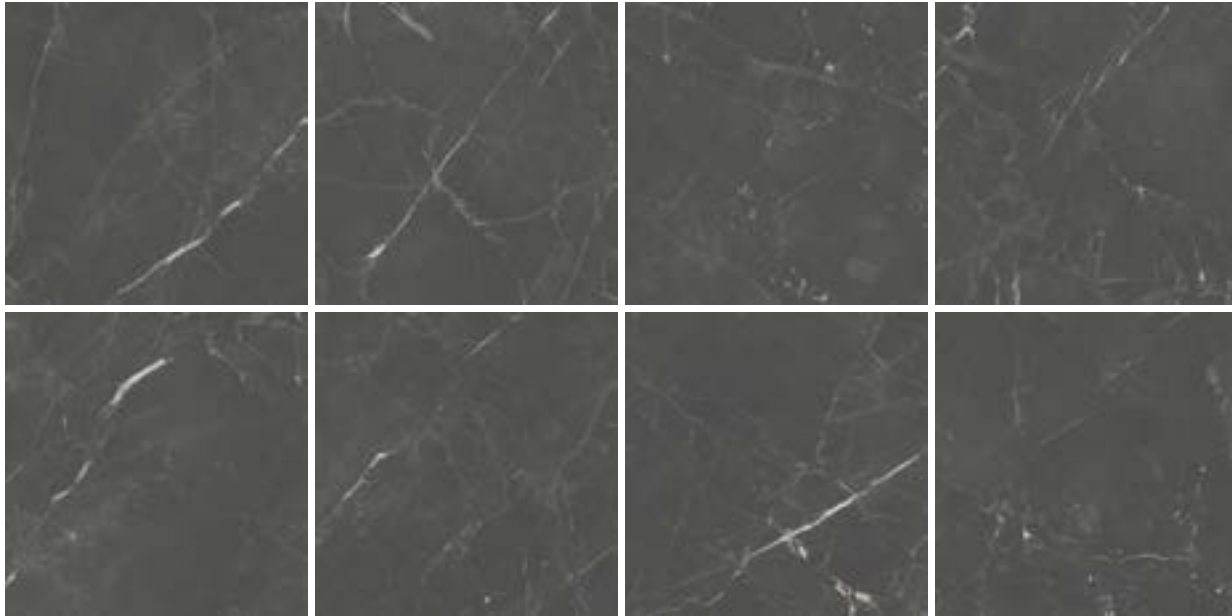

MARMOCHIC

Variationsvielfalt | Shade variation

59,5 x 59,5 cm | dark illusion

2